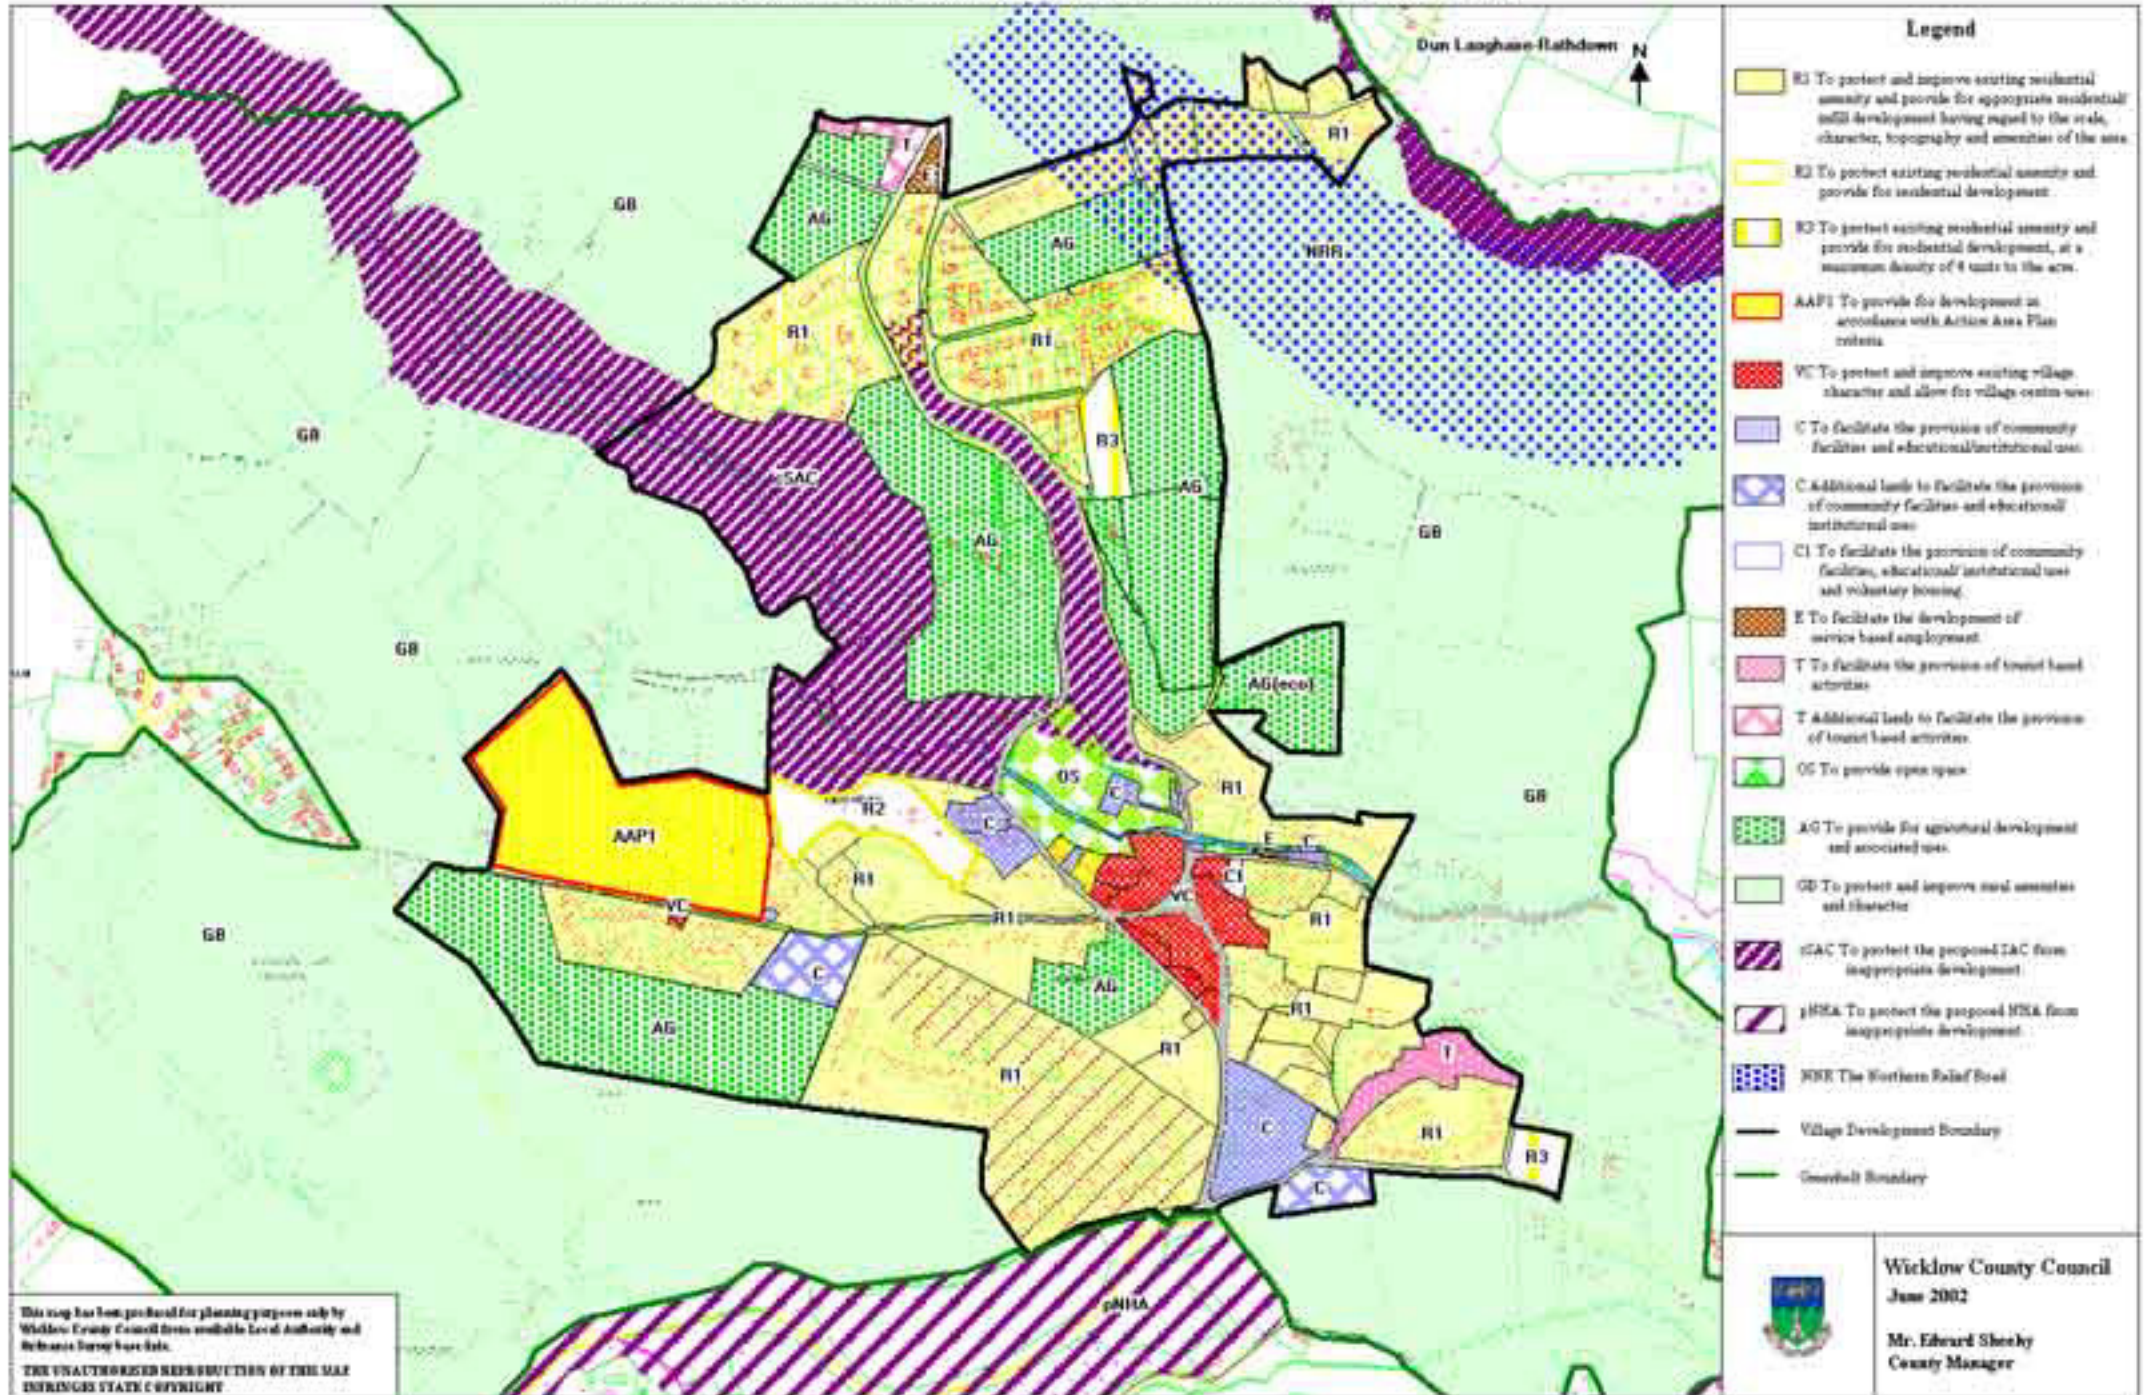

MAP 2: ENNISKERRY LOCAL AREA PLAN 2002 - LAND USE ZONING MAP

This map has been produced for planning purposes only by Wicklow County Council from available Local Authority and Ordnance Survey base data.
 THE UNAUTHORISED REPRODUCTION OF THIS MAP INFRINGES STATE COPYRIGHT

Wicklow County Council
 June 2002
 Mr. Edward Sheehy
 County Manager