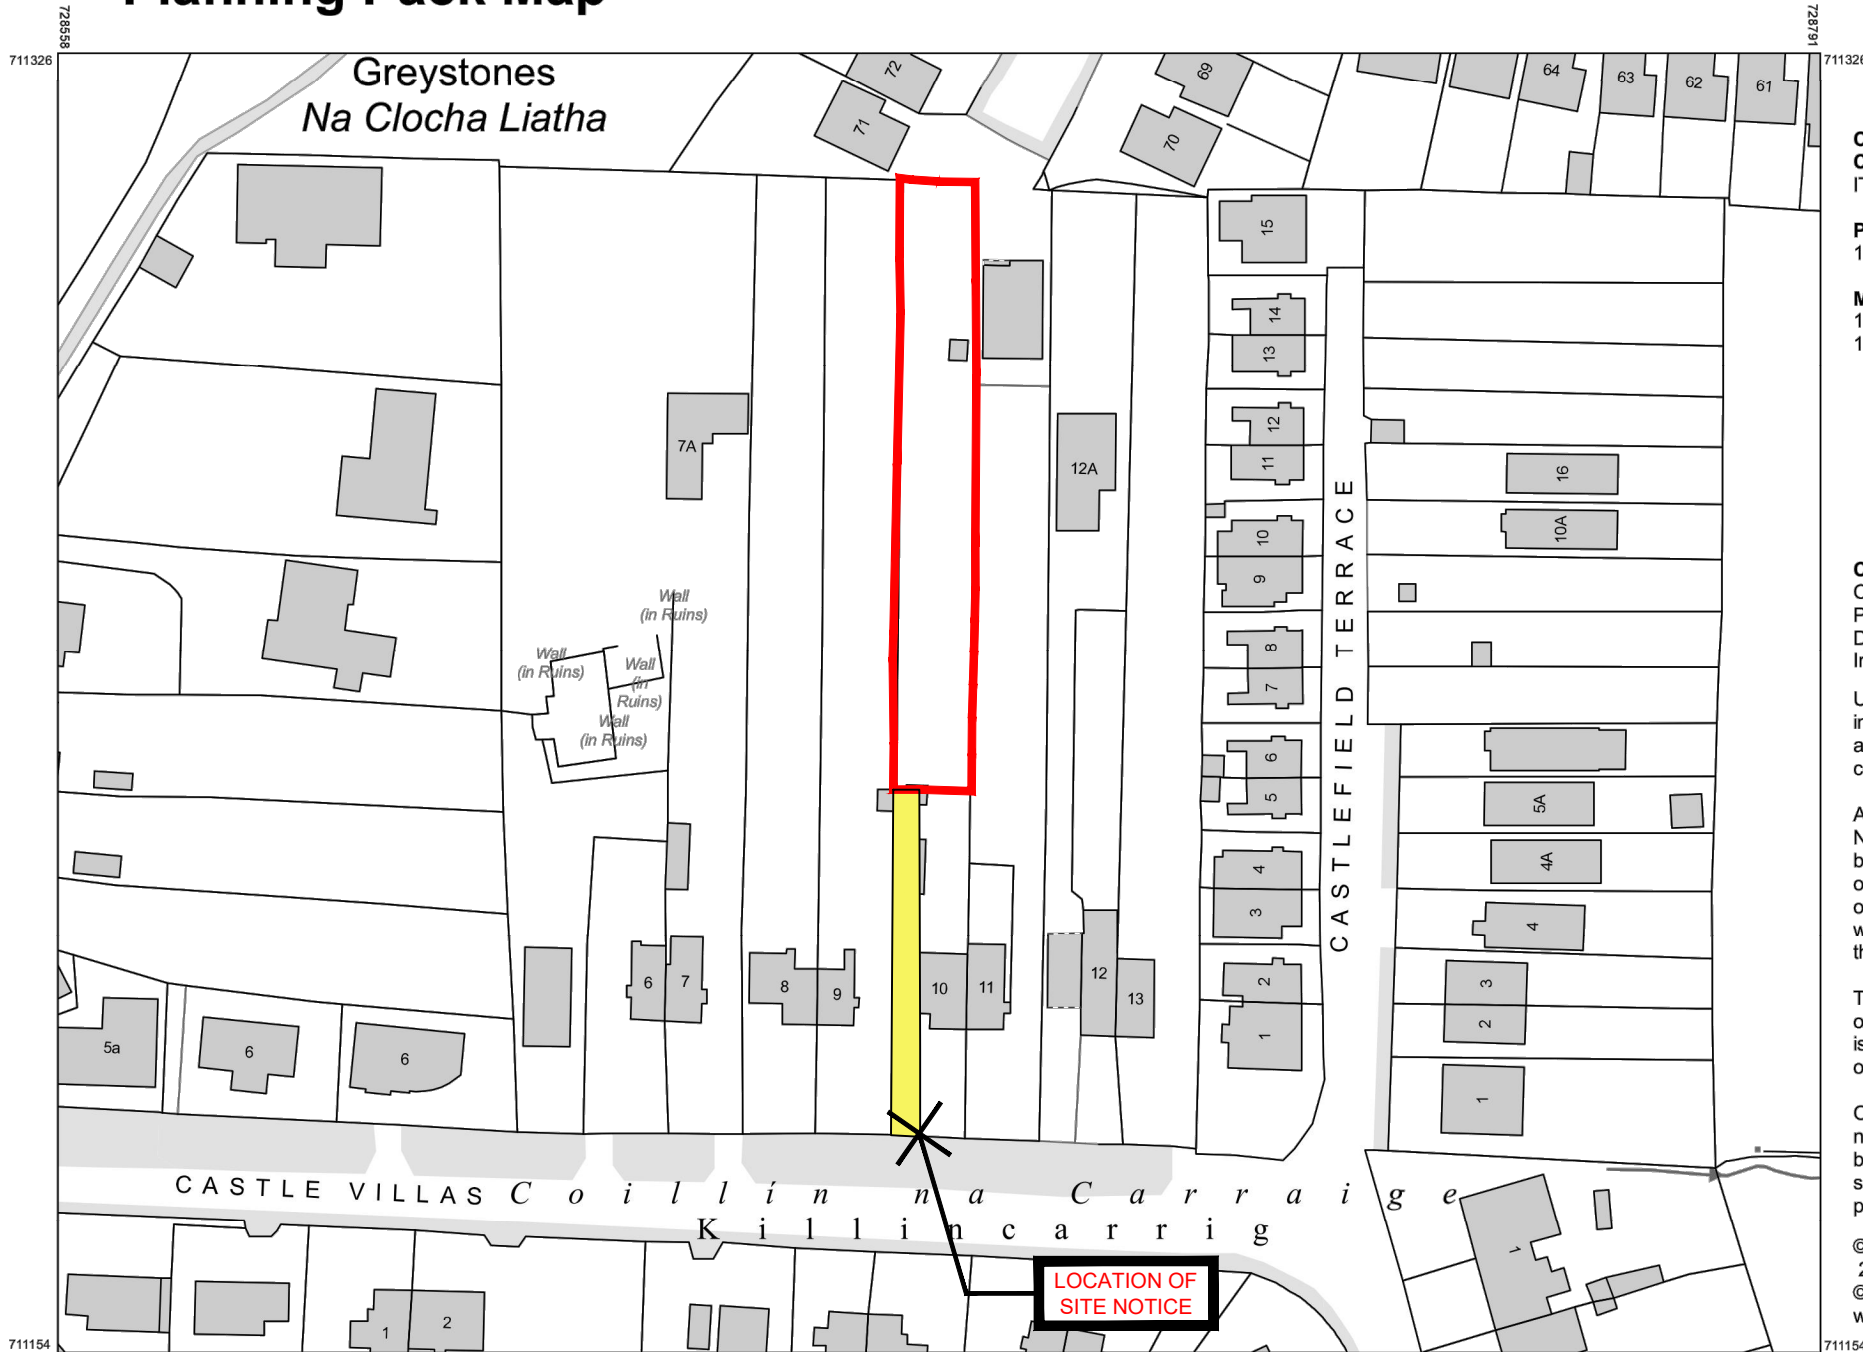

Planning Pack Map

CENTRE COORDINATES:
ITM 728675,711240

PUBLISHED: 13/04/2021
ORDER NO.: 50184937_1

MAP SERIES: 1:1,000
MAP SHEETS: 3674-21
1:1,000 3674-22

COMPILED AND PUBLISHED BY:
Ordnance Survey Ireland,
Phoenix Park,
Dublin 8,
Ireland.

The representation on this map
of a road, track or footpath
is not evidence of the existence
of a right of way.

Ordnance Survey maps
never show legal property
boundaries, nor do they
show ownership of
physical features.

© Suirbhéireacht Ordanáis Éireann,
2021
© Ordnance Survey Ireland, 2021
www.osi.ie/copyright

OUTPUT SCALE: 1:1,000

CAPTURE RESOLUTION:
The map objects are only accurate to the
resolution at which they were captured.
Output scale is not indicative of data capture scale.
Further information is available at:
<http://www.osi.ie>; search 'Capture Resolution'