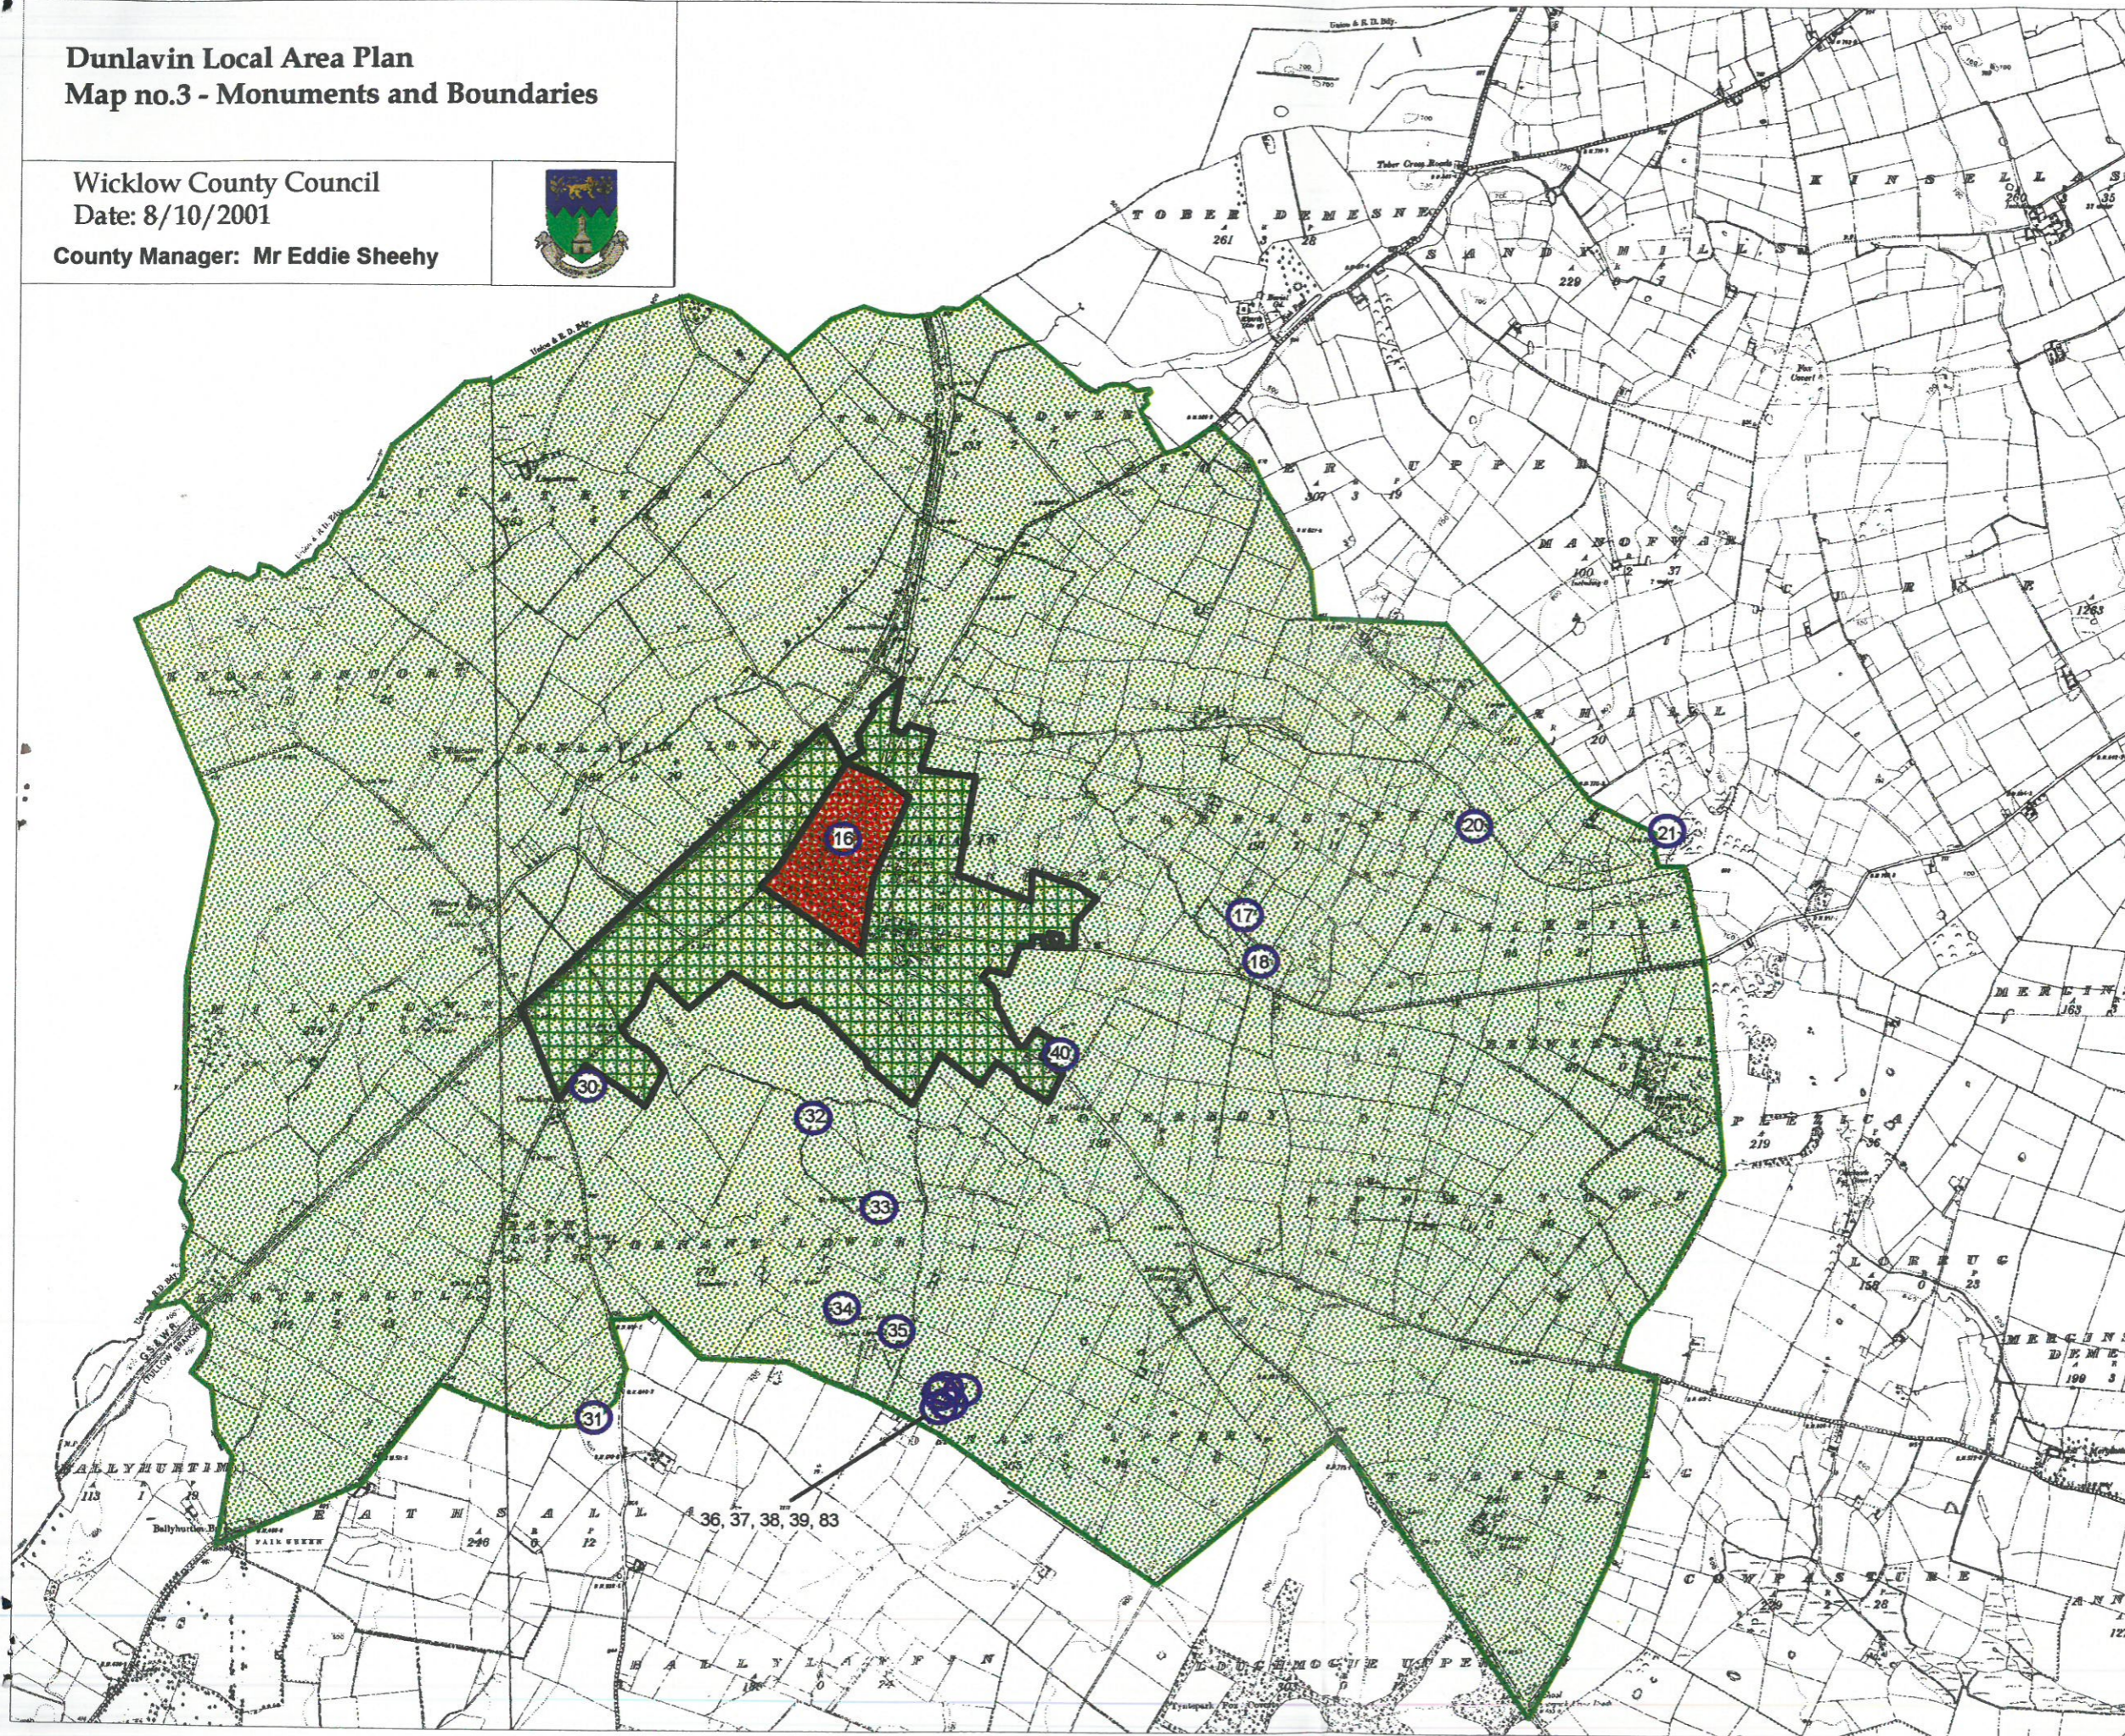

Dunlavin Local Area Plan  
Map no.3 - Monuments and Boundaries

Wicklow County Council  
Date: 8/10/2001

County Manager: Mr Eddie Sheehy

Zoning Objectives

-  Green Belt Area
-  Zoned Area
-  Area of Archaeological Potential  
Dunlavin Town
-  Monument

(for details see Recorded Monuments Register  
compiled by the O.P.W. Also for protected  
Items see Appendix 2)

This map has been produced by Wicklow County  
Council with available Local Authority and Ordnance  
Survey base data.

Note - UNAUTHORISED REPRODUCTION OF  
THIS MAP INFRINGES STATE COPYRIGHT.