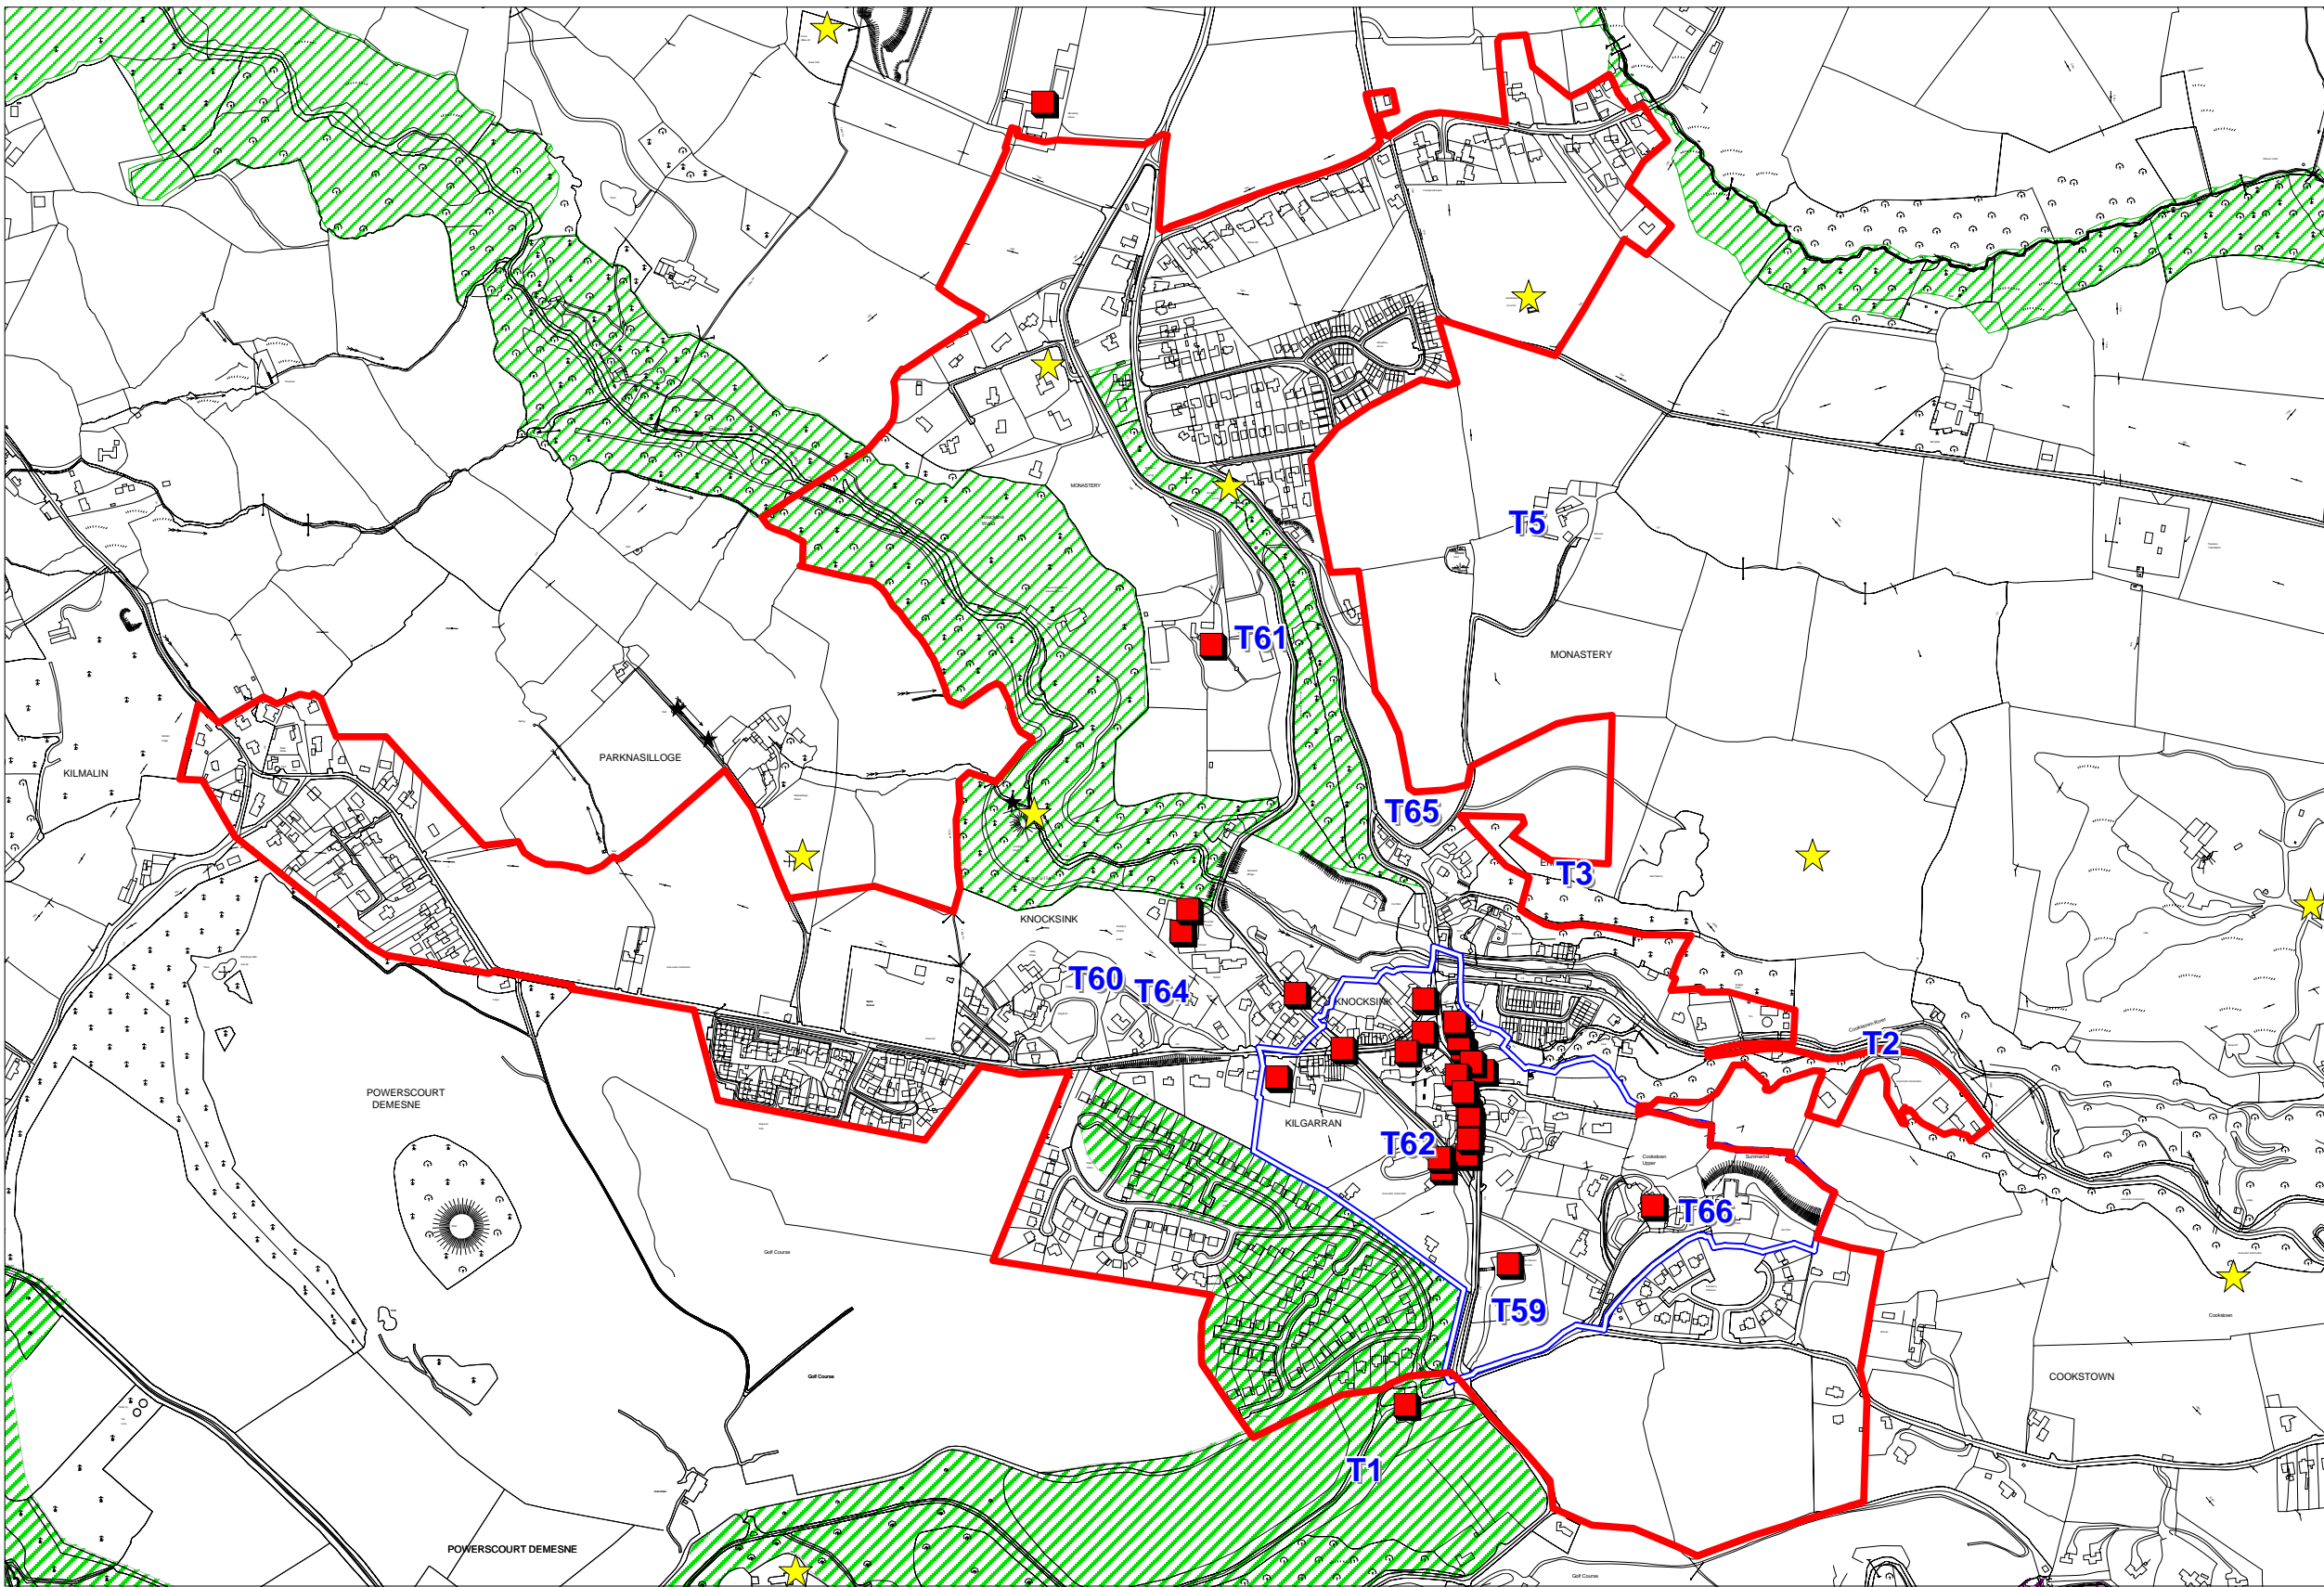

ENNISKERRY LOCAL AREA PLAN 2009

Heritage Designations Map
Adopted Plan May 2009

Protected Structures

No. Structure Description

- 03-01 Detached house
- 03-02 Detached house
- 03-03 School
- 03-04 Semi-detached house
- 03-05 Semi-detached house
- 03-06 Church
- 03-08 Terrace house
- 03-09 Terrace house
- 03-10 Terrace house
- 03-11 Terrace house
- 03-12 House

- 03-27 Country House
- 03-28 Country house
- 03-29 Entrance gates
- 03-31 Former hotel (three separate houses)

National Monuments

No. Structure Description

- Monastery WI003-030, WI003-031
WI007-023, WI003-032
- Knocksink Moat WI007-002
- Annabasky WI003-032
- Church (Monastery)
- Killegar WI003-028
- Parknasilloge WI007-021
- Powerscourt Demesne WI007-016

Legend

- Indicative Town Boundary
- SAC & NHA
- ★ National Monuments
- T Trees considered for preservation
- Protected Structures
- ACA Architectural Conservation Area

Trees considered for preservation

No.	Description	No.	Description
1	Beech, driveway to Powerscourt House	61	Trees on the grounds of Monastery
2	Both sides of the R117 at Cookstown	62	Trees along Forge Road and Church Road
3	Trees at Monastery townland	63	Trees along Killegar lane
5	Groups of trees at Rannock House	64	Trees south of Knocksink Wood
59	Church of Ireland	65	Trees to the east of monastery road
60	Trees on the ground of Kilgarran House	66	Trees in the grounds of Summerhill House