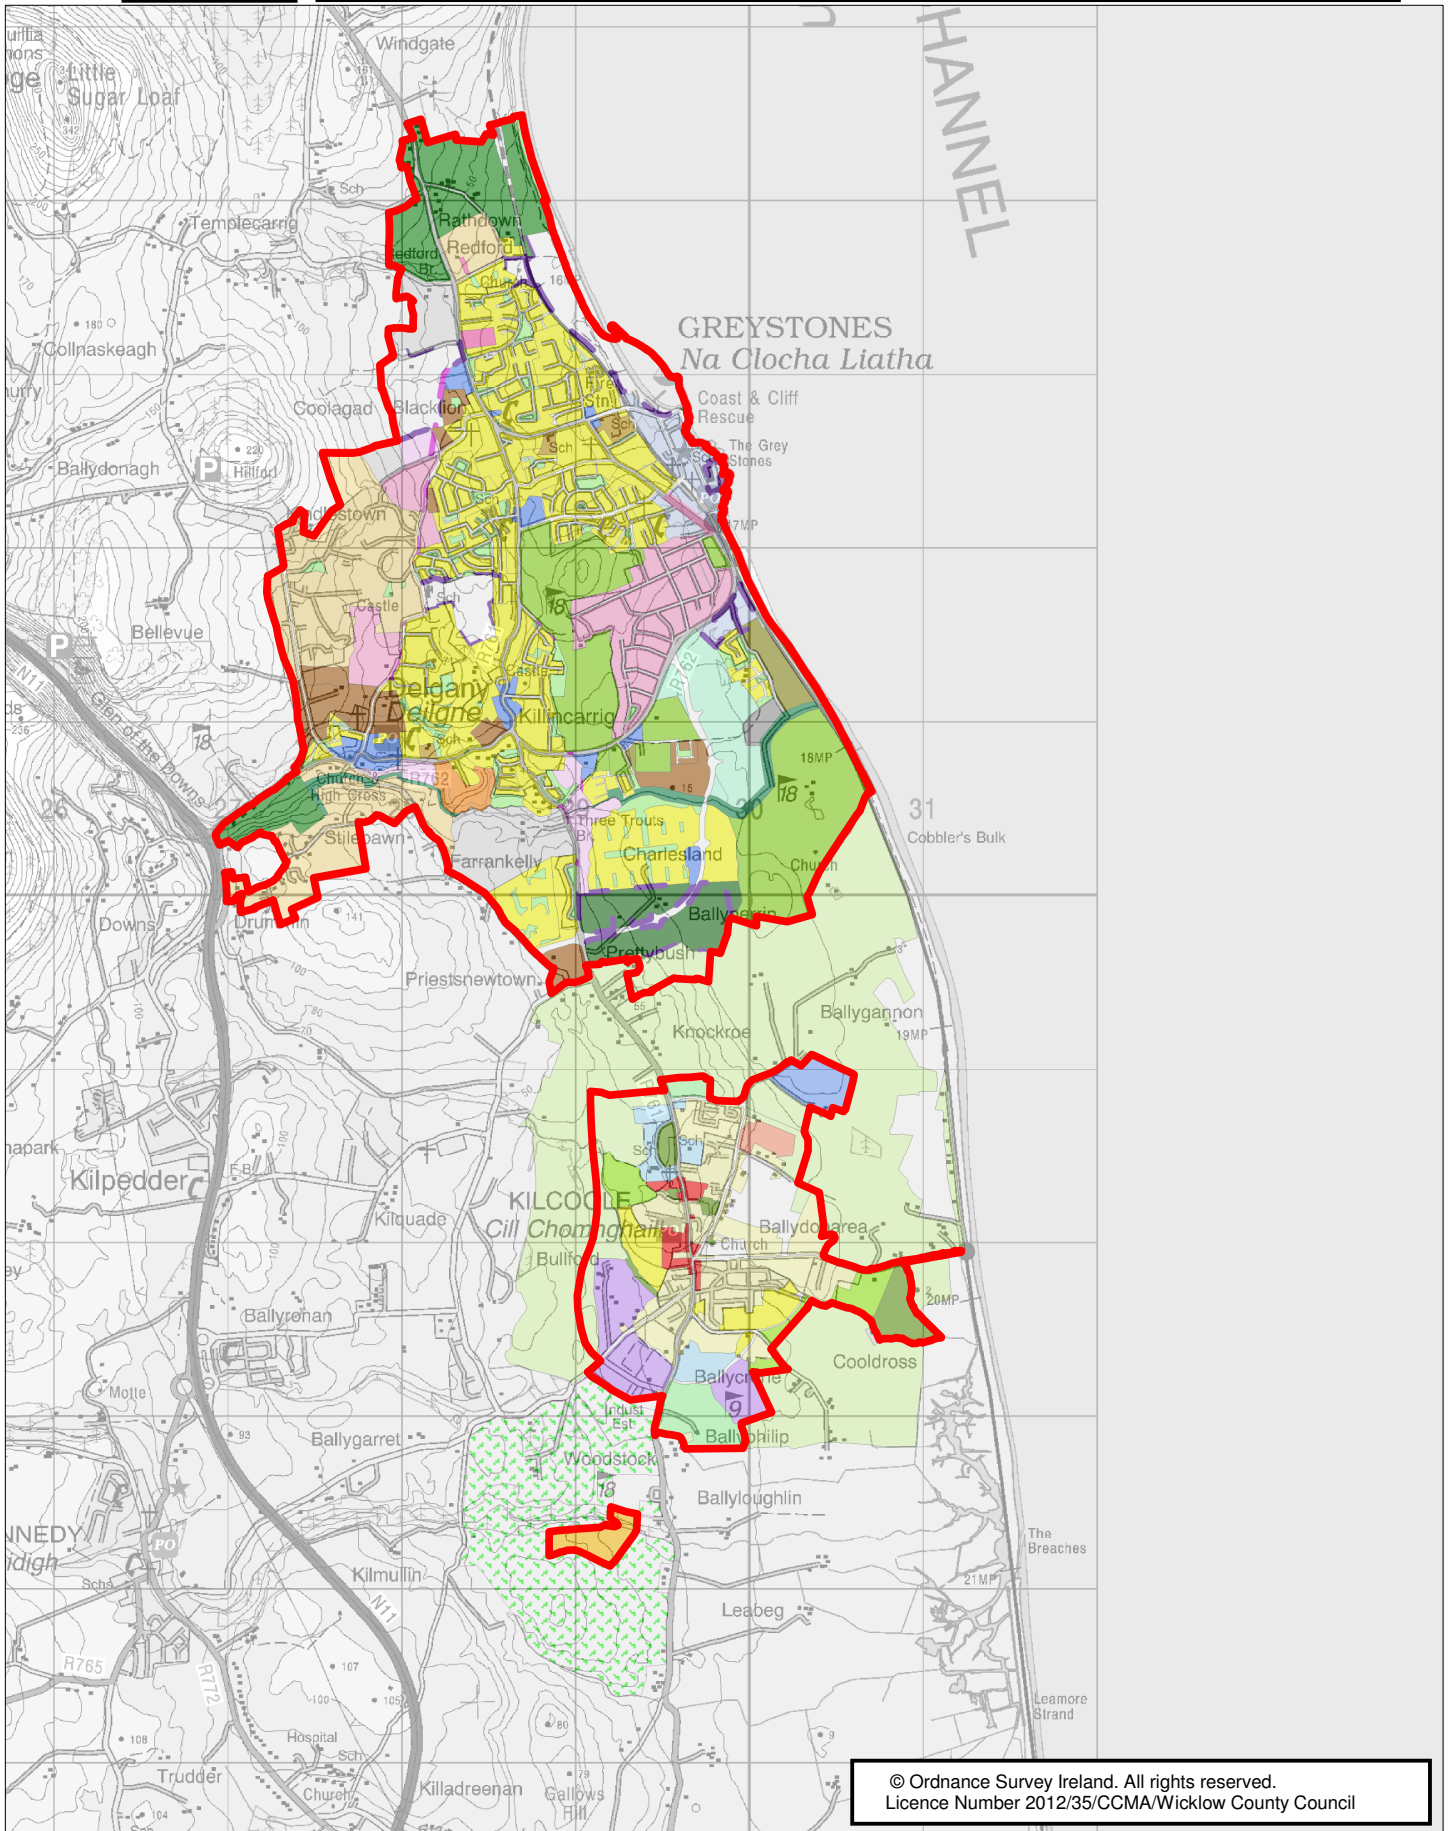

**Map of current Settlement Boundaries and Zonings -
'Greystones-Delgany Local Area Plan 2006-2012' and
'Kilcoole Local Area Plan 2008-2014'**

WICKLOW COUNTY COUNCIL

Please consult the relevant LAP document for a detailed representation of the Land use zoning map that is in place for each area.