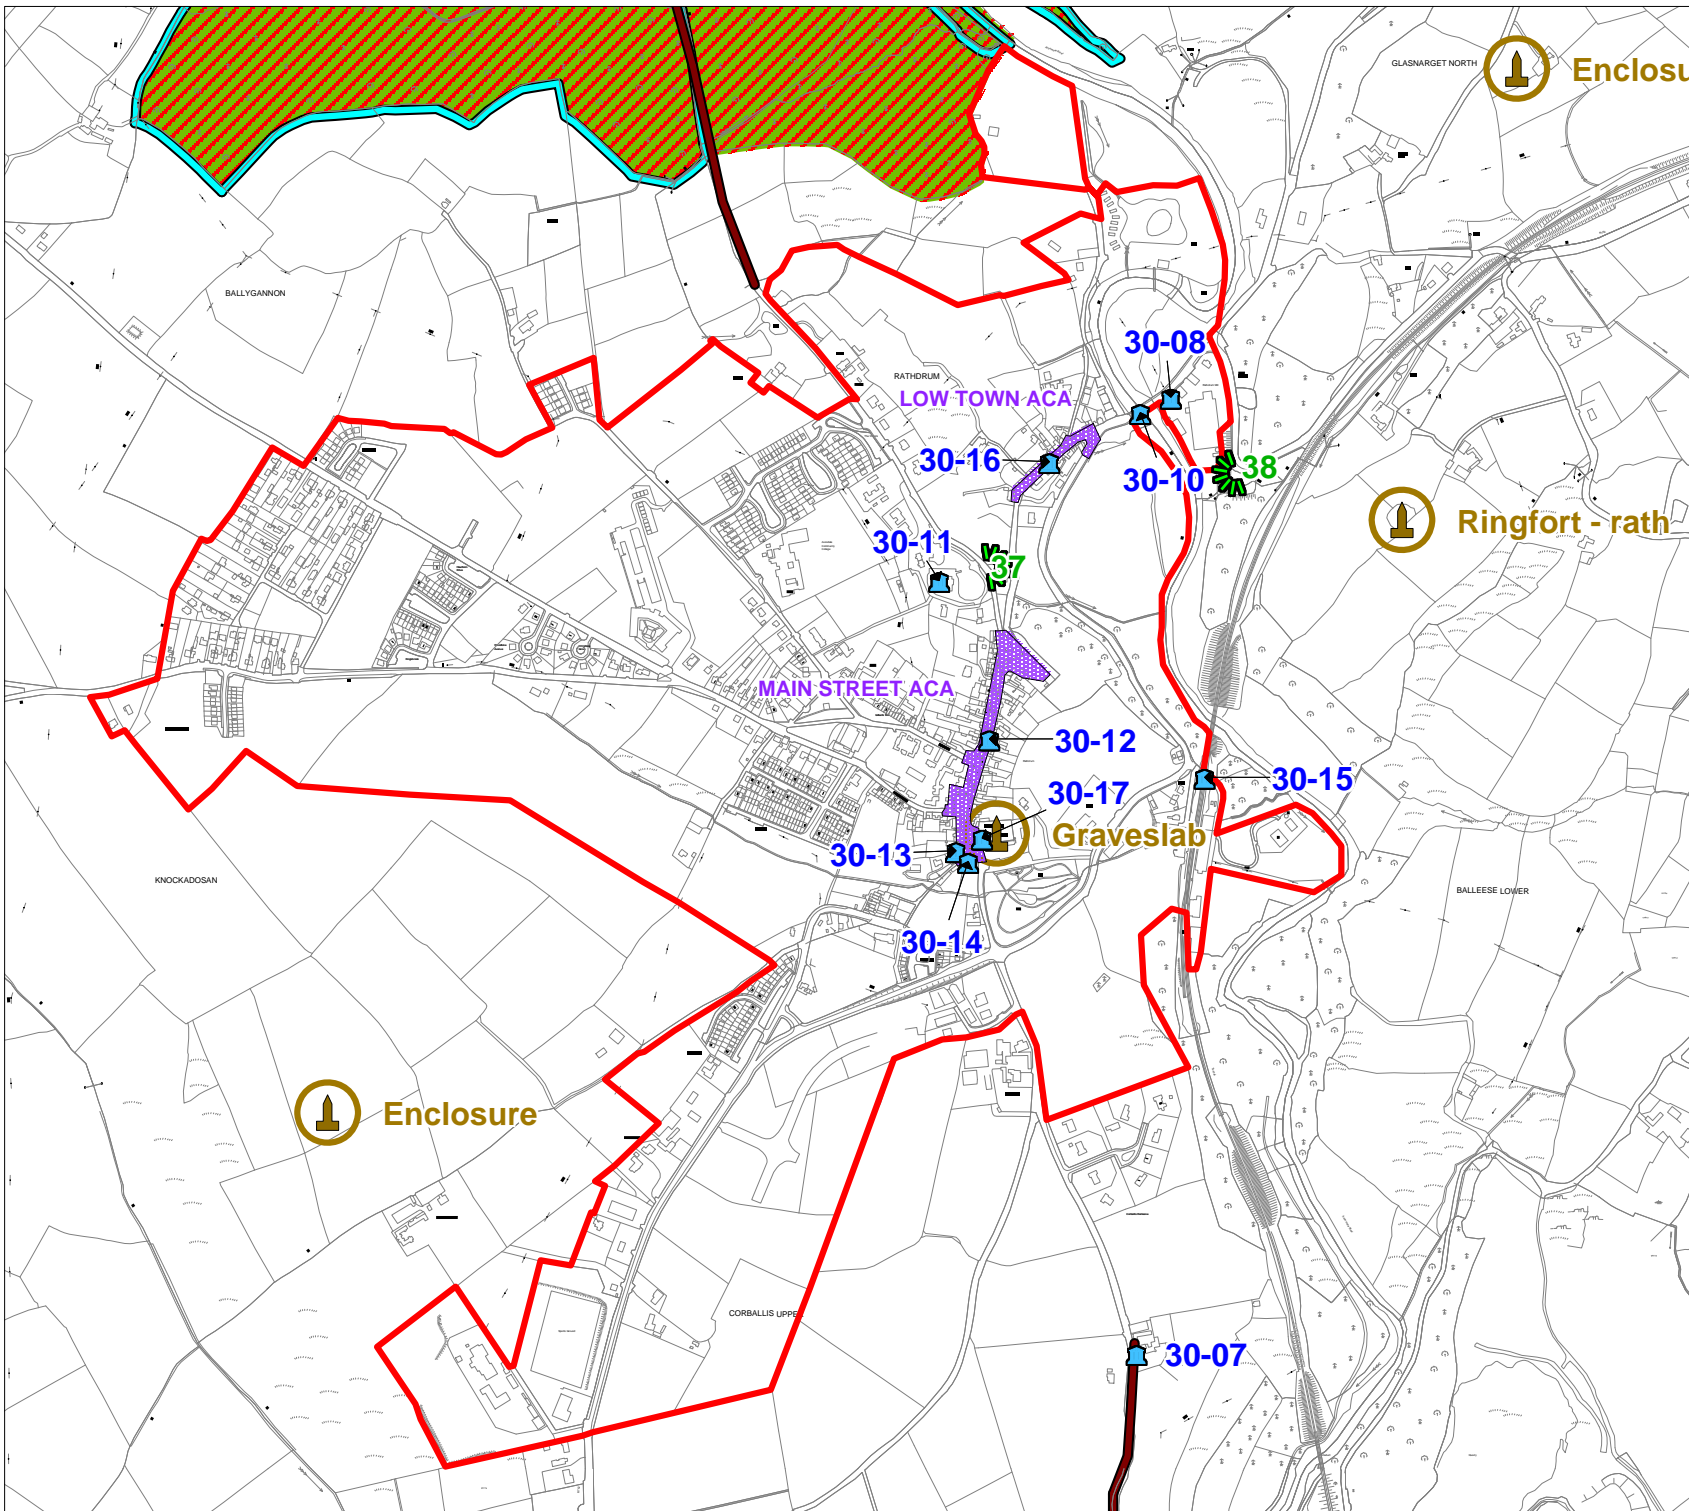

RATHDRUM LOCAL AREA PLAN 2017

-  Plan boundary
-  Protected Structures
-  Architectural Conservation Area
-  National Monument
-  View
-  Prospect
-  Special Area of Conservation
-  Natural Heritage Area
-  Nature Reserve

Title: Heritage Objectives
Map No.: 2

Maps are not to scale

Ordnance Survey Ireland. All rights reserved.
Licence Number 2017/35/CCMA/Wicklow County Council

Wicklow County Council
Planning Department