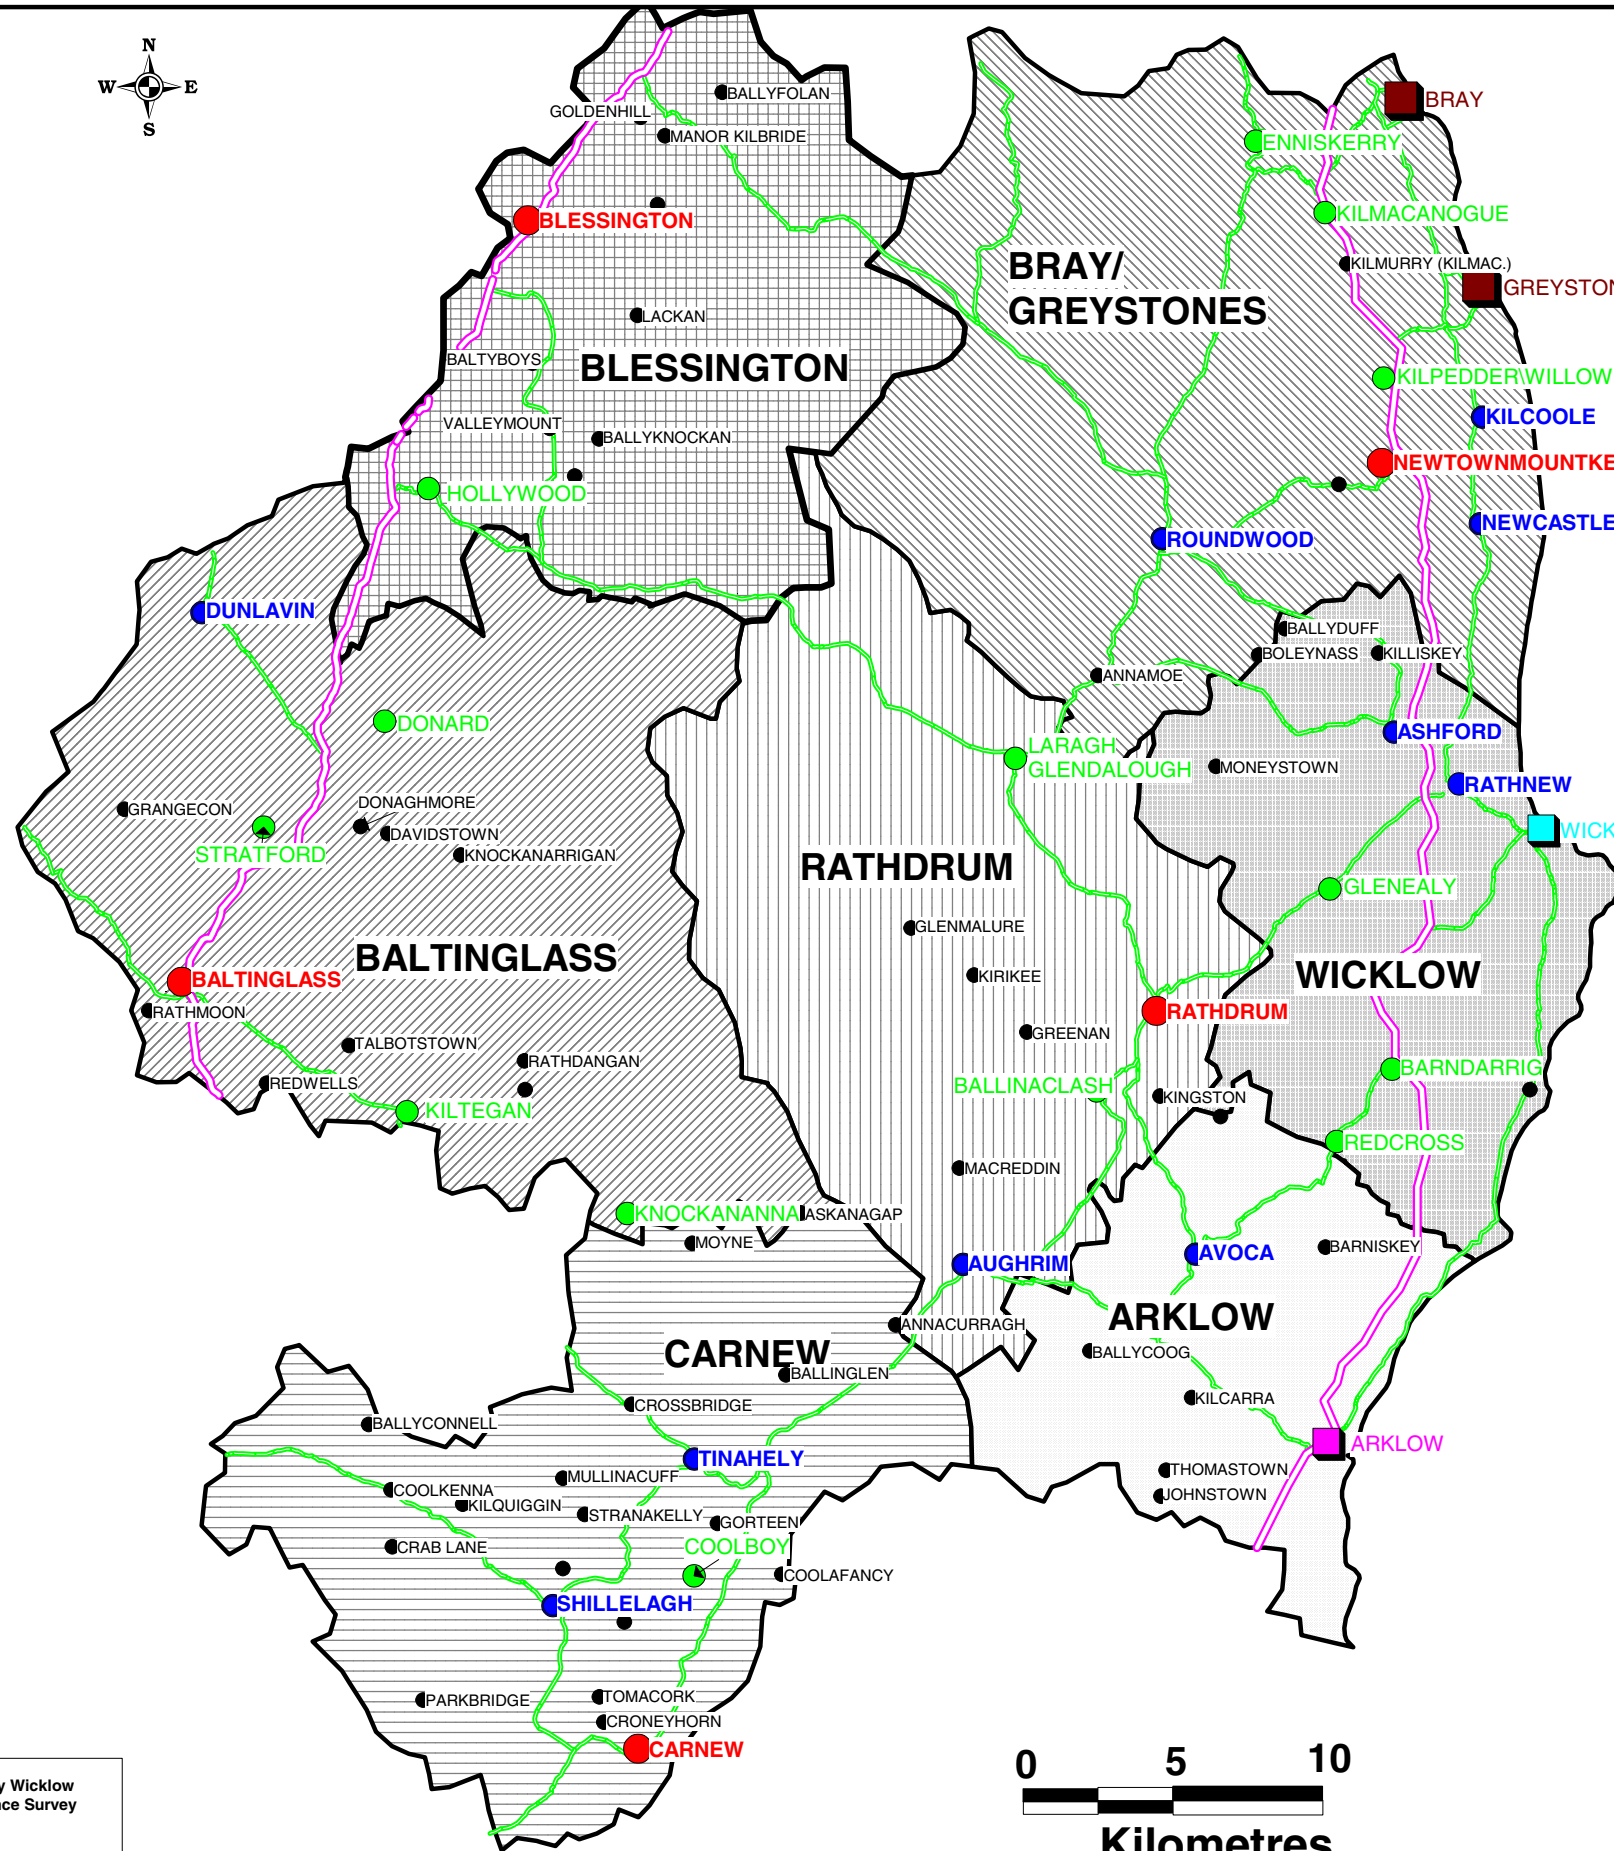

# Wicklow Development Districts, Wicklow Growth Centres, Wicklow Large and Small Villages

	Wicklow Development Districts
	Metropolitan Area Settlement
	Hinterland Primary Development Centre
	Hinterland Secondary Development Centre
	Primary Local Growth Centre
	Secondary Local Growth Centre
	Large Villages
	Small Villages
	National Primary Roads
	Regional Roads

This map has been produced for planning purposes only by Wicklow County Council from Available Local Authority and Ordnance Survey base data.  
THE UNAUTHORISED REPRODUCTION OF THIS MAP INFRINGES STATE COPYRIGHT