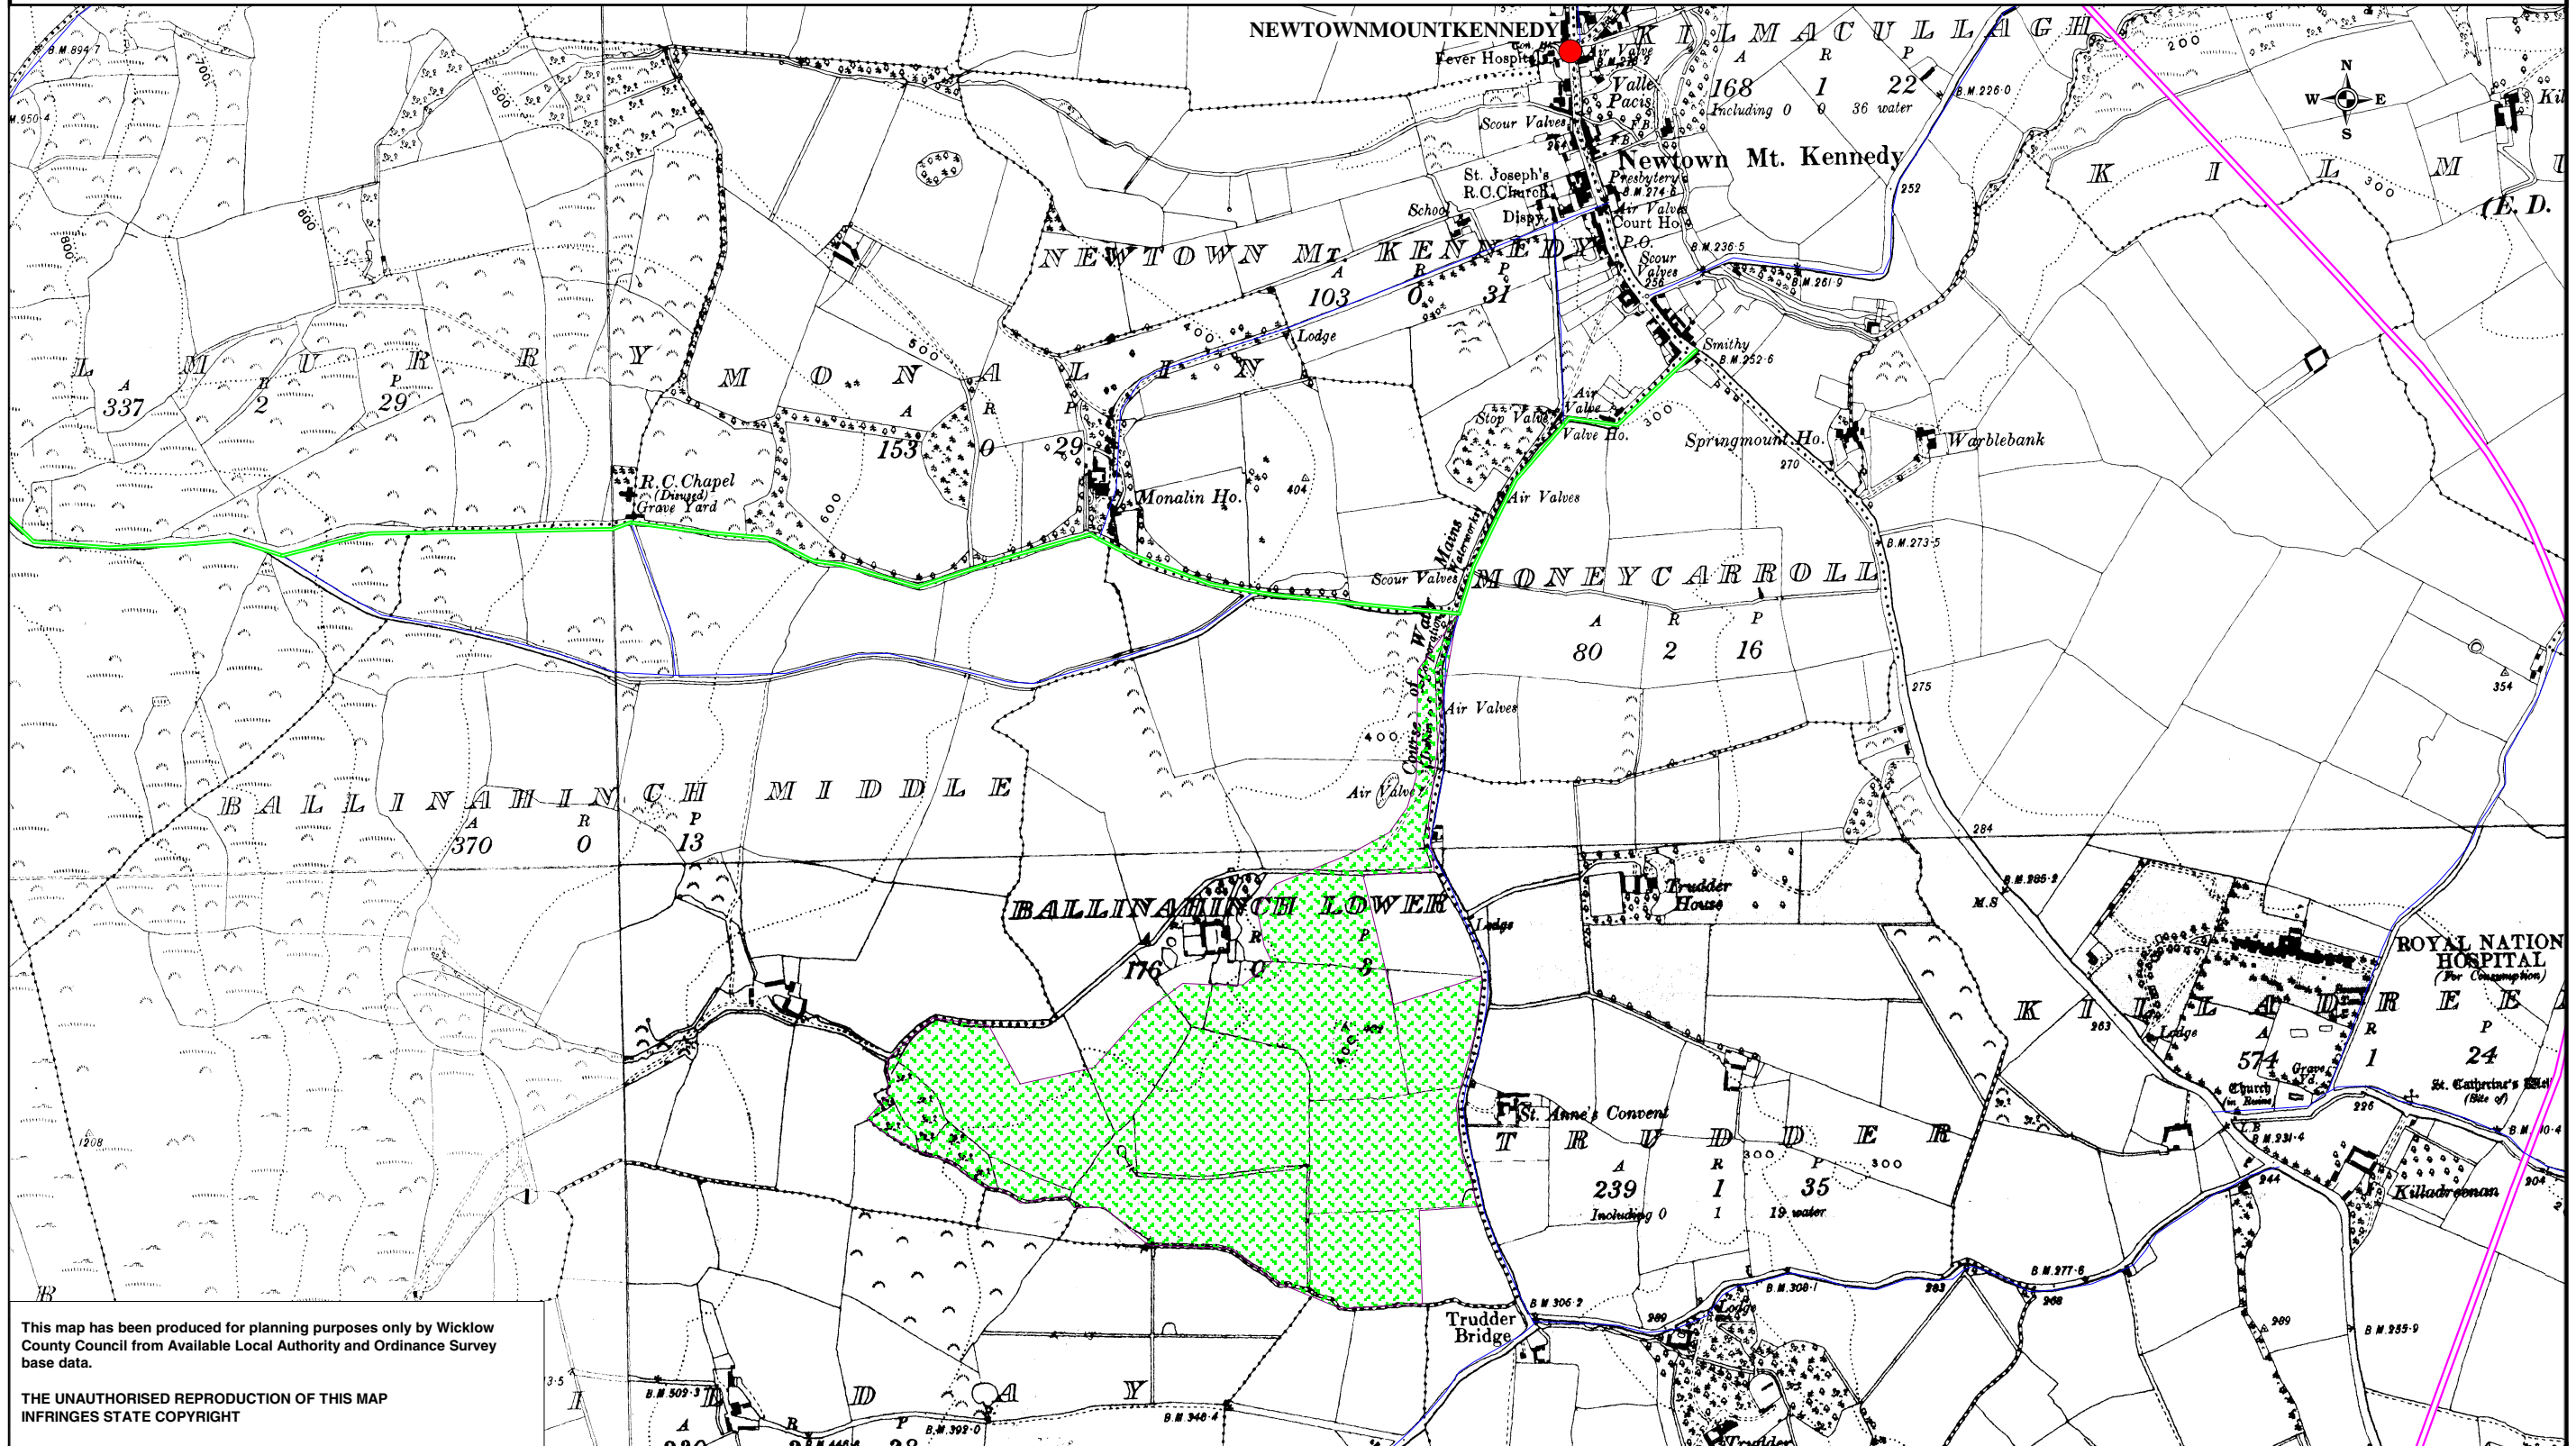

**Model World, Newtownmountkenny  
Integrated Tourism, Leisure and Recreational Complexes**

This map has been produced for planning purposes only by Wicklow County Council from Available Local Authority and Ordnance Survey base data.

THE UNAUTHORISED REPRODUCTION OF THIS MAP INFRINGES STATE COPYRIGHT

**Integrated Tourism, Leisure and Recreational Uses**

-  National Primary Road
-  Regional Road
-  County Road