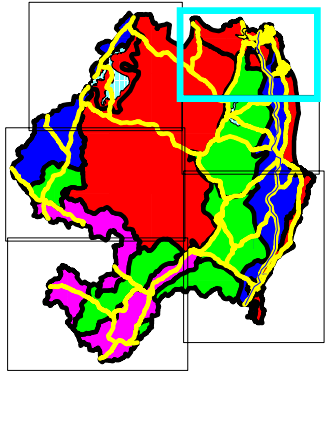

LANDSCAPE ZONES LEGEND

- Area of Outstanding Natural Beauty
- Area of Special Amenity
- Corridor Area
- Rural Area
- Urban Area

- Wicklow Settlements
- Major Routes
- Other Routes
- Townland Boundary
- Rathdown Detailed Zoning Boundary

This map has been produced for planning purposes only by Wicklow County Council from Available Local Authority and Ordnance Survey base data.

THE UNAUTHORISED REPRODUCTION OF THIS MAP INFRINGES STATE COPYRIGHT