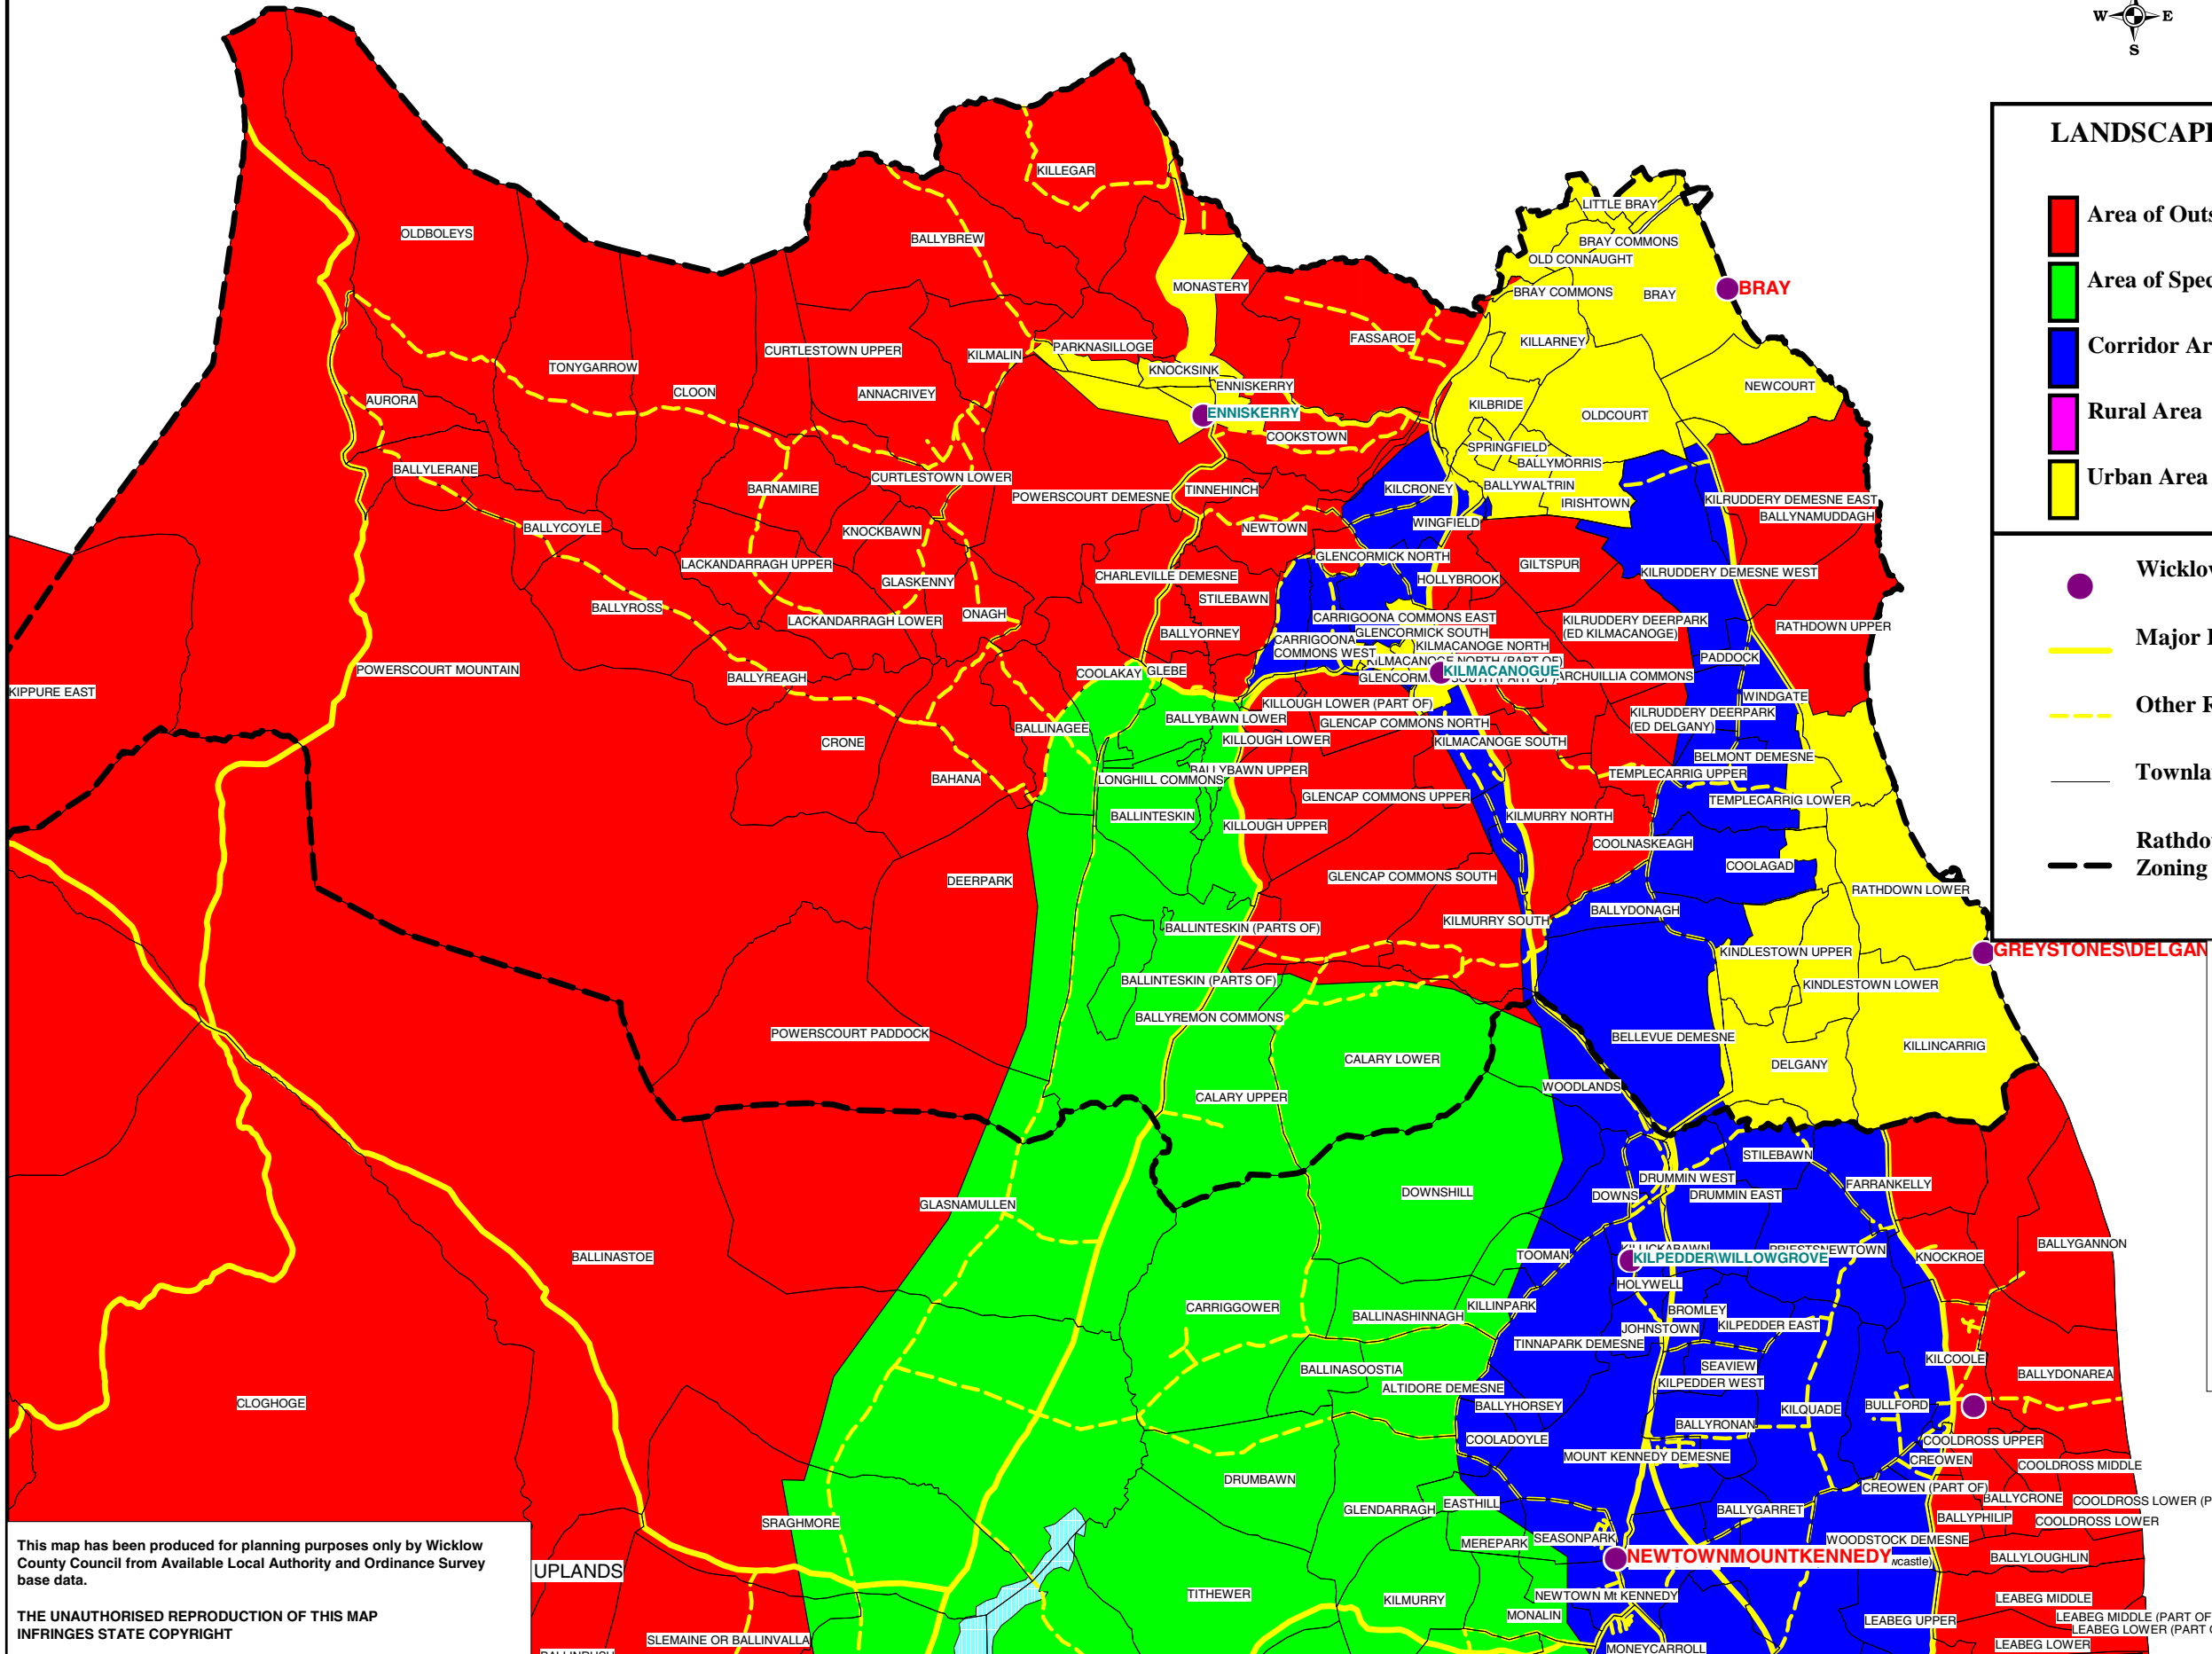

LANDSCAPE ZONES LEGEND

- Area of Outstanding Natural Beauty
- Area of Special Amenity
- Corridor Area
- Rural Area
- Urban Area

- Wicklow Settlements
- Major Routes
- Other Routes
- Townland Boundary
- Rathdown Detailed Zoning Boundary

This map has been produced for planning purposes only by Wicklow County Council from Available Local Authority and Ordnance Survey base data.

THE UNAUTHORISED REPRODUCTION OF THIS MAP INFRINGES STATE COPYRIGHT