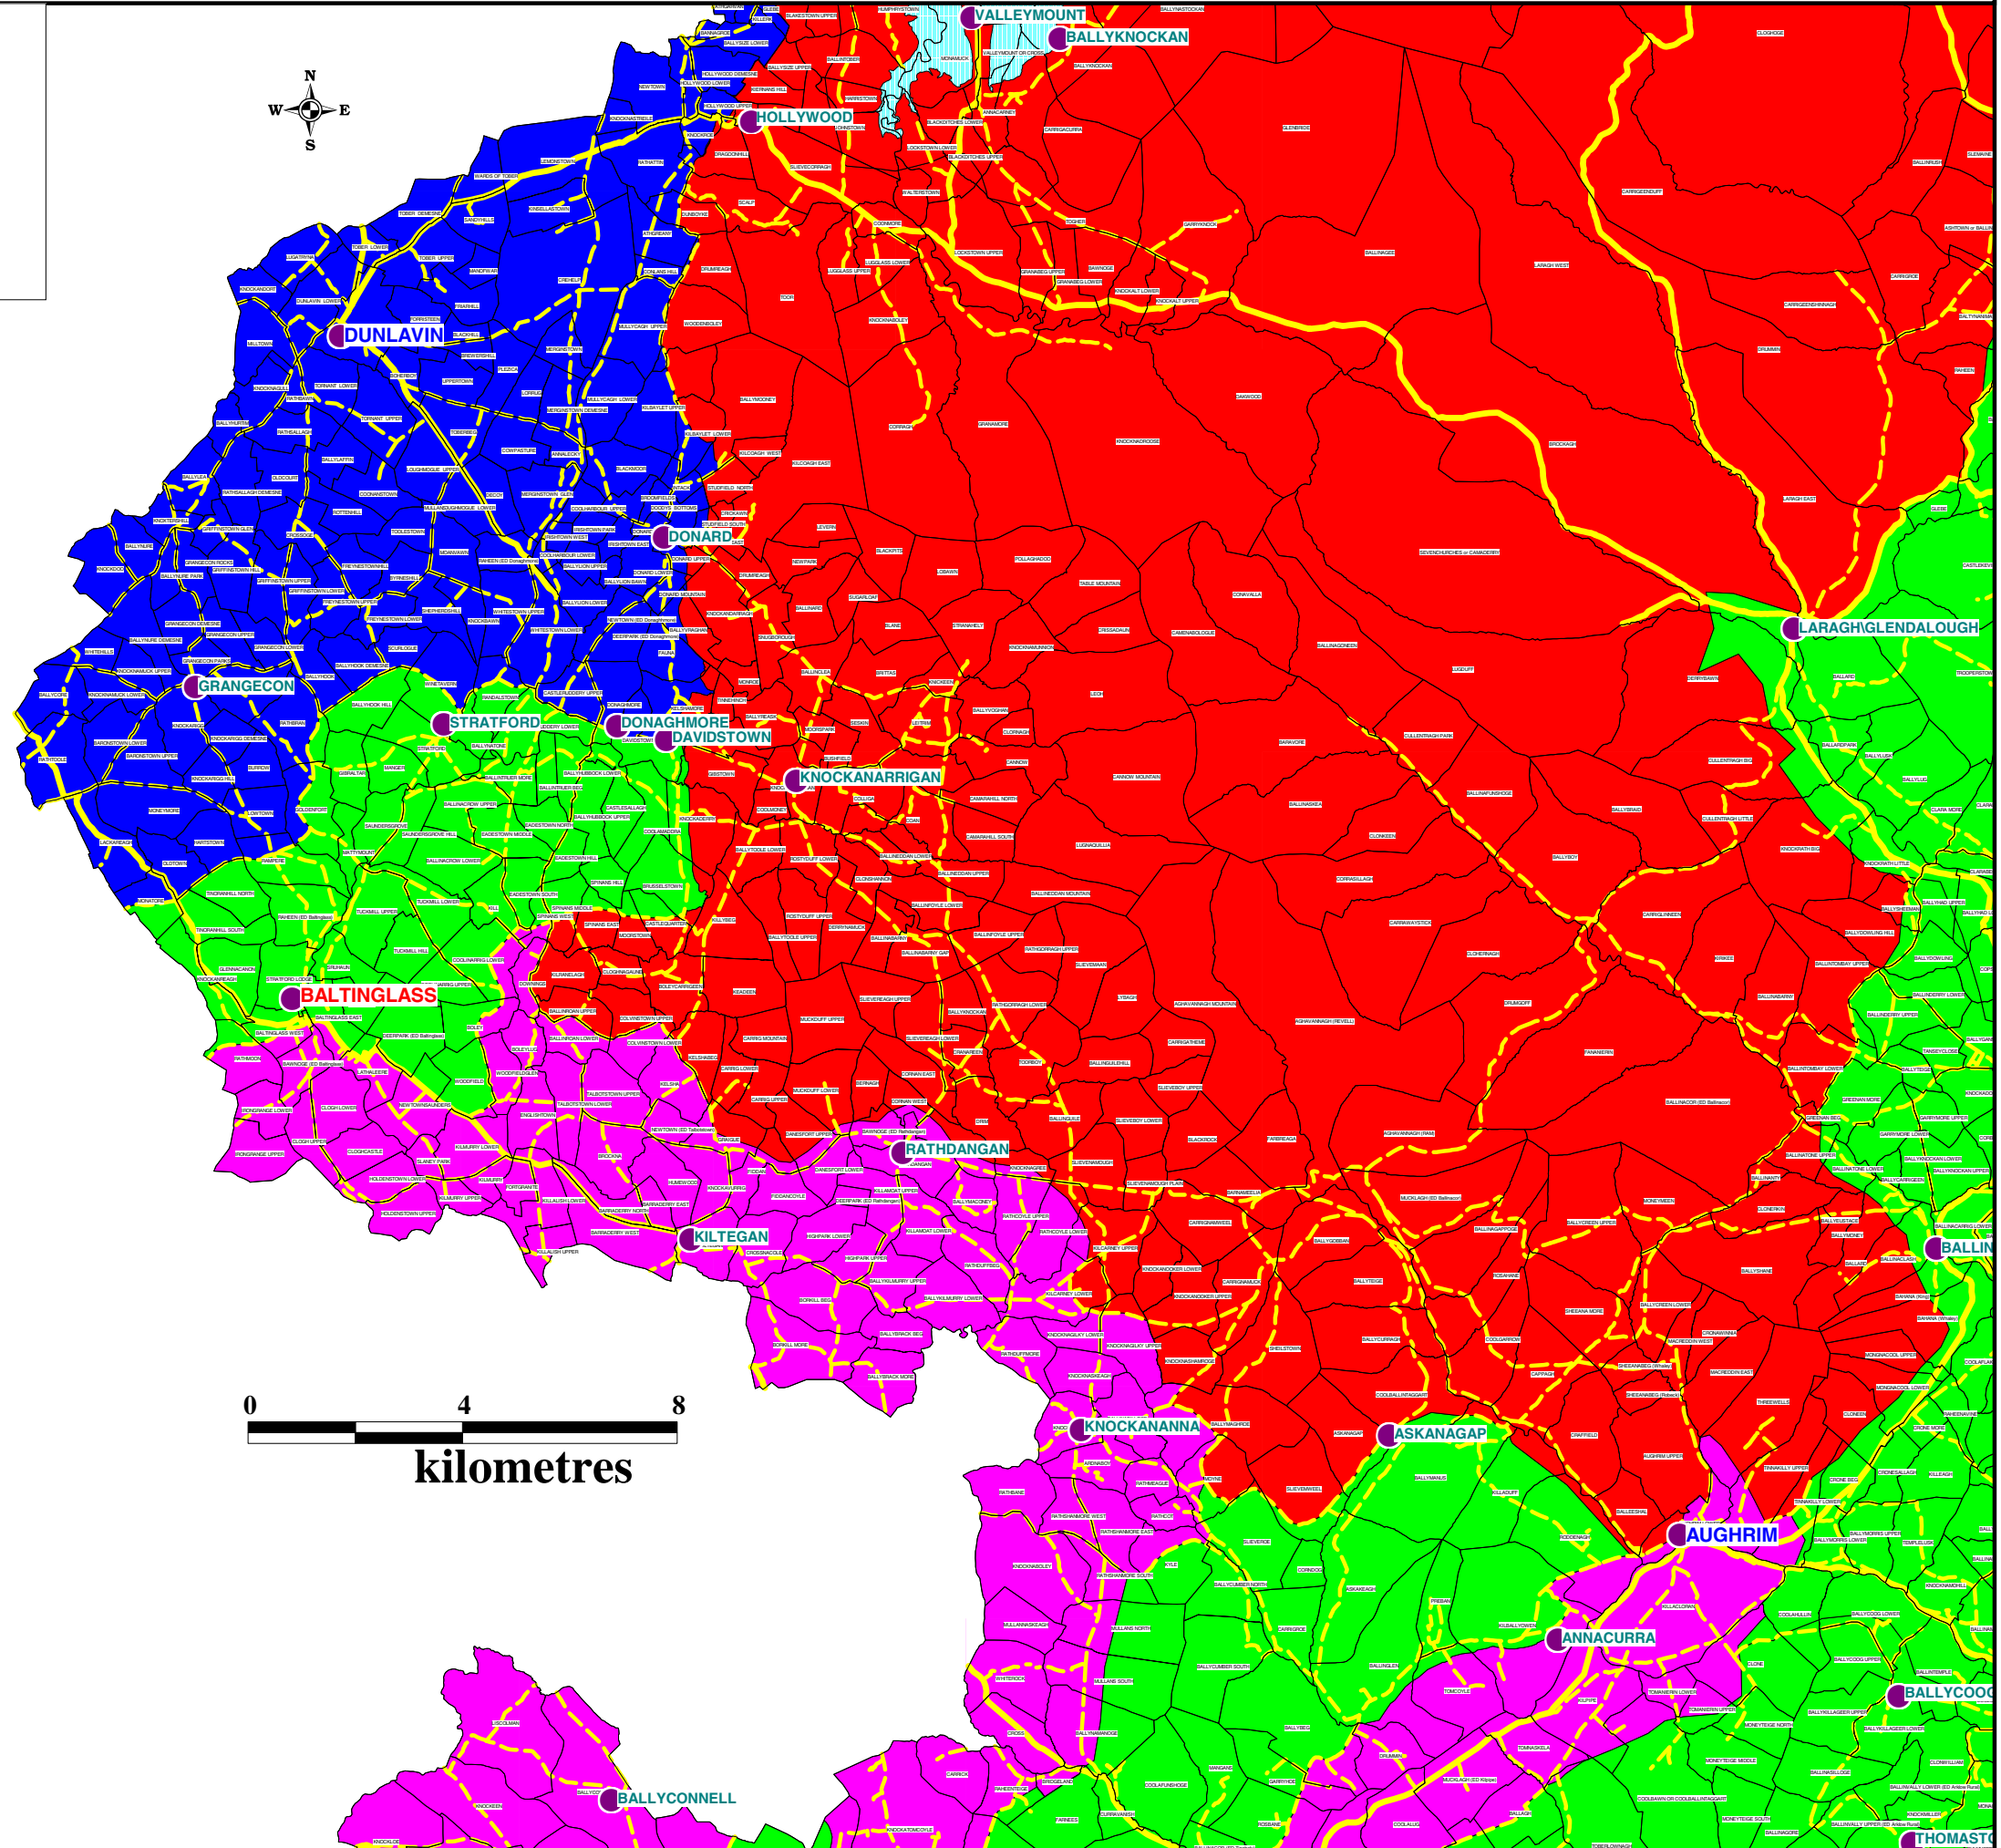

LANDSCAPE ZONES LEGEND

- Area of Outstanding Natural Beauty
- Area of Special Amenity
- Corridor Area
- Rural Area
- Urban Area

- Wicklow Settlements
- Major Routes
- Other Routes
- Townland Boundary
- Rathdown Detailed Zoning Boundary
- Body of Water

This map has been produced for planning purposes only by Wicklow County Council from Available Local Authority and Ordnance Survey base data.

THE UNAUTHORISED REPRODUCTION OF THIS MAP INFRINGES STATE COPYRIGHT