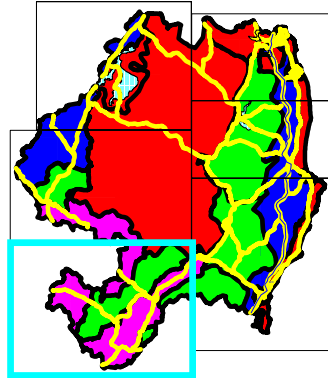

Landscape Categories

LANDSCAPE ZONES LEGEND

- Area of Outstanding Natural Beauty
- Area of Special Amenity
- Corridor Area
- Rural Area
- Urban Area

- Wicklow Settlements
- Major Routes
- Other Routes
- Townland Boundary
- Rathdown Detailed Zoning Boundary
- Body of Water

This map has been produced for planning purposes only by Wicklow County Council from Available Local Authority and Ordnance Survey base data.

THE UNAUTHORISED REPRODUCTION OF THIS MAP INFRINGES STATE COPYRIGHT