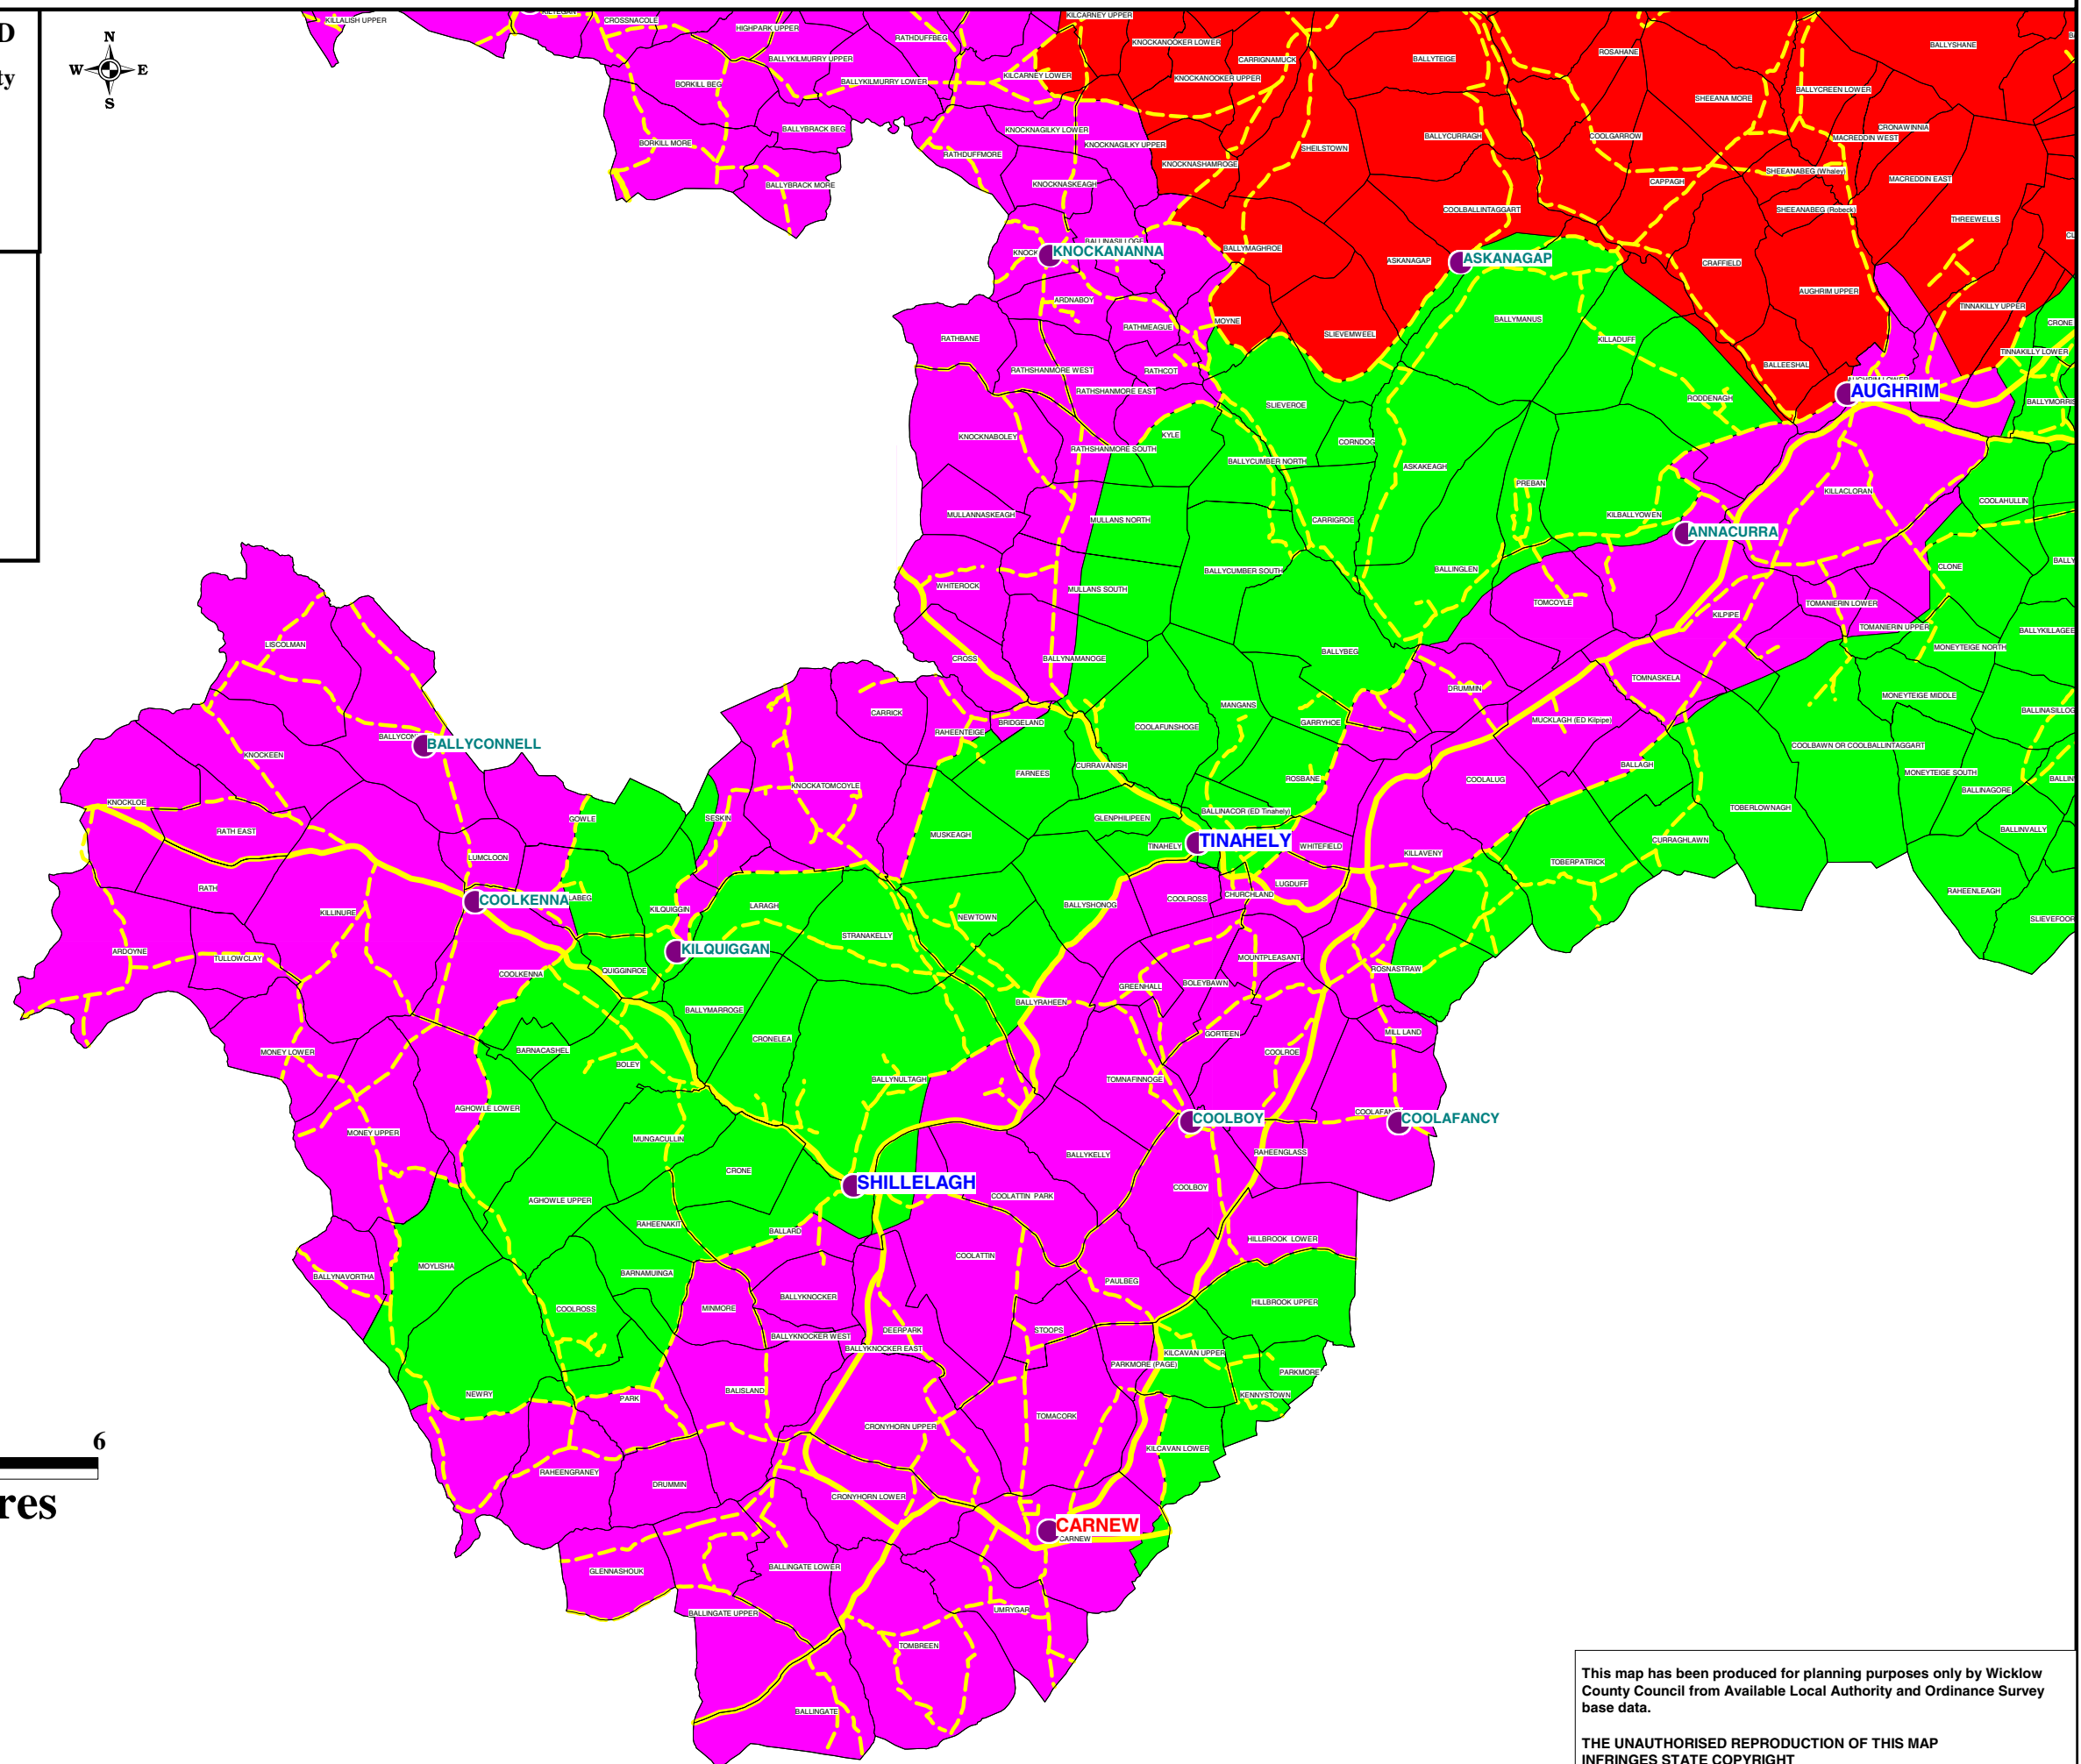

Landscape Categories

LANDSCAPE ZONES LEGEND

- Area of Outstanding Natural Beauty
- Area of Special Amenity
- Corridor Area
- Rural Area
- Urban Area

- Wicklow Settlements
- Major Routes
- Other Routes
- Townland Boundary
- Rathdown Detailed Zoning Boundary
- Body of Water

This map has been produced for planning purposes only by Wicklow County Council from Available Local Authority and Ordnance Survey base data.

THE UNAUTHORISED REPRODUCTION OF THIS MAP INFRINGES STATE COPYRIGHT