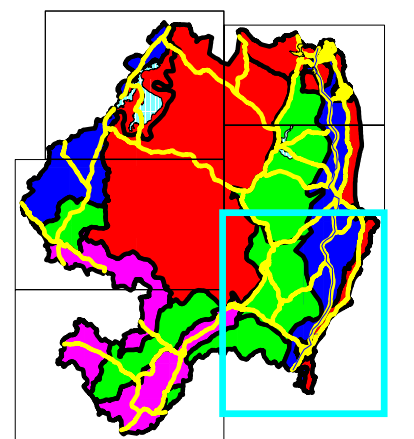

ZONING LEGEND

- Area of Outstanding Natural Beauty
- Area of Special Amenity
- Corridor Area
- Rural Area
- Urban Area

- Wicklow Settlements
- Major Routes
- Other Routes
- Townland Boundary
- Rathdown Detailed Zoning Boundary
- Body of Water

This map has been produced for planning purposes only by Wicklow County Council from Available Local Authority and Ordnance Survey base data.

THE UNAUTHORISED REPRODUCTION OF THIS MAP INFRINGES STATE COPYRIGHT