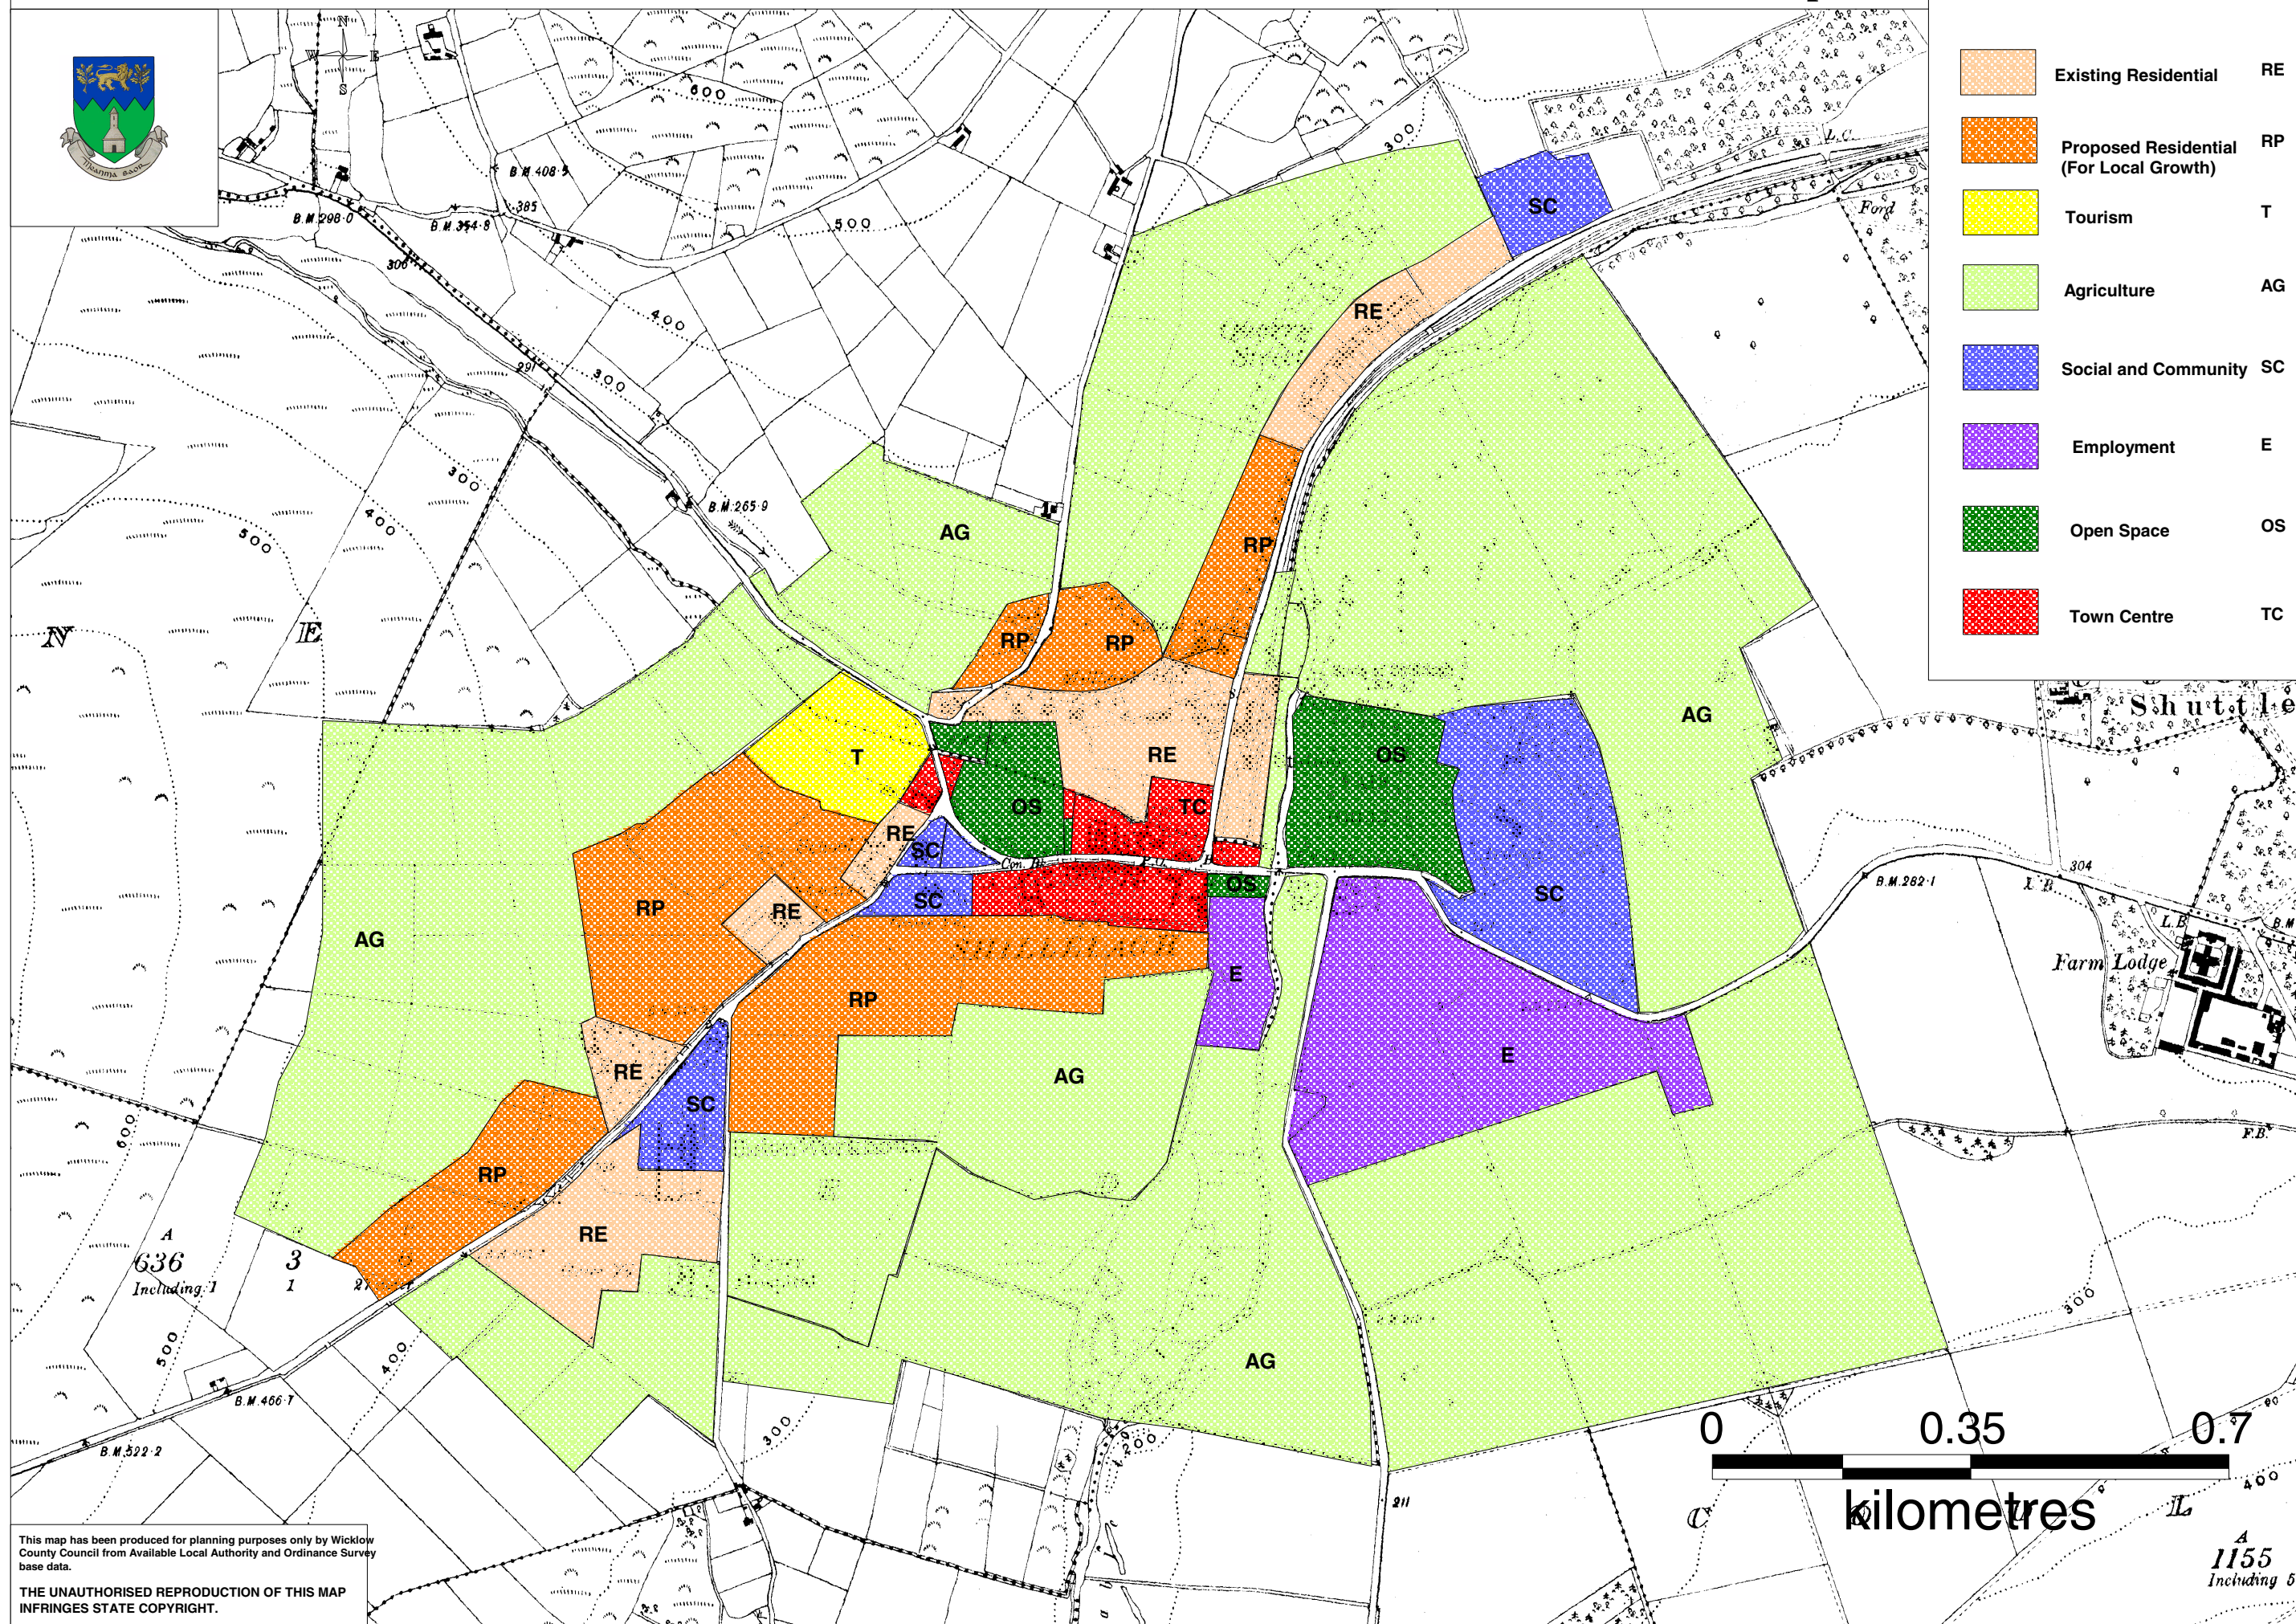

# Shillelagh Land Use Zoning Objective Plan

# Map 42

Legend	
	Existing Residential RE
	Proposed Residential (For Local Growth) RP
	Tourism T
	Agriculture AG
	Social and Community SC
	Employment E
	Open Space OS
	Town Centre TC

This map has been produced for planning purposes only by Wicklow County Council from Available Local Authority and Ordnance Survey base data.  
 THE UNAUTHORISED REPRODUCTION OF THIS MAP INFRINGES STATE COPYRIGHT.

A 1155 Including 5