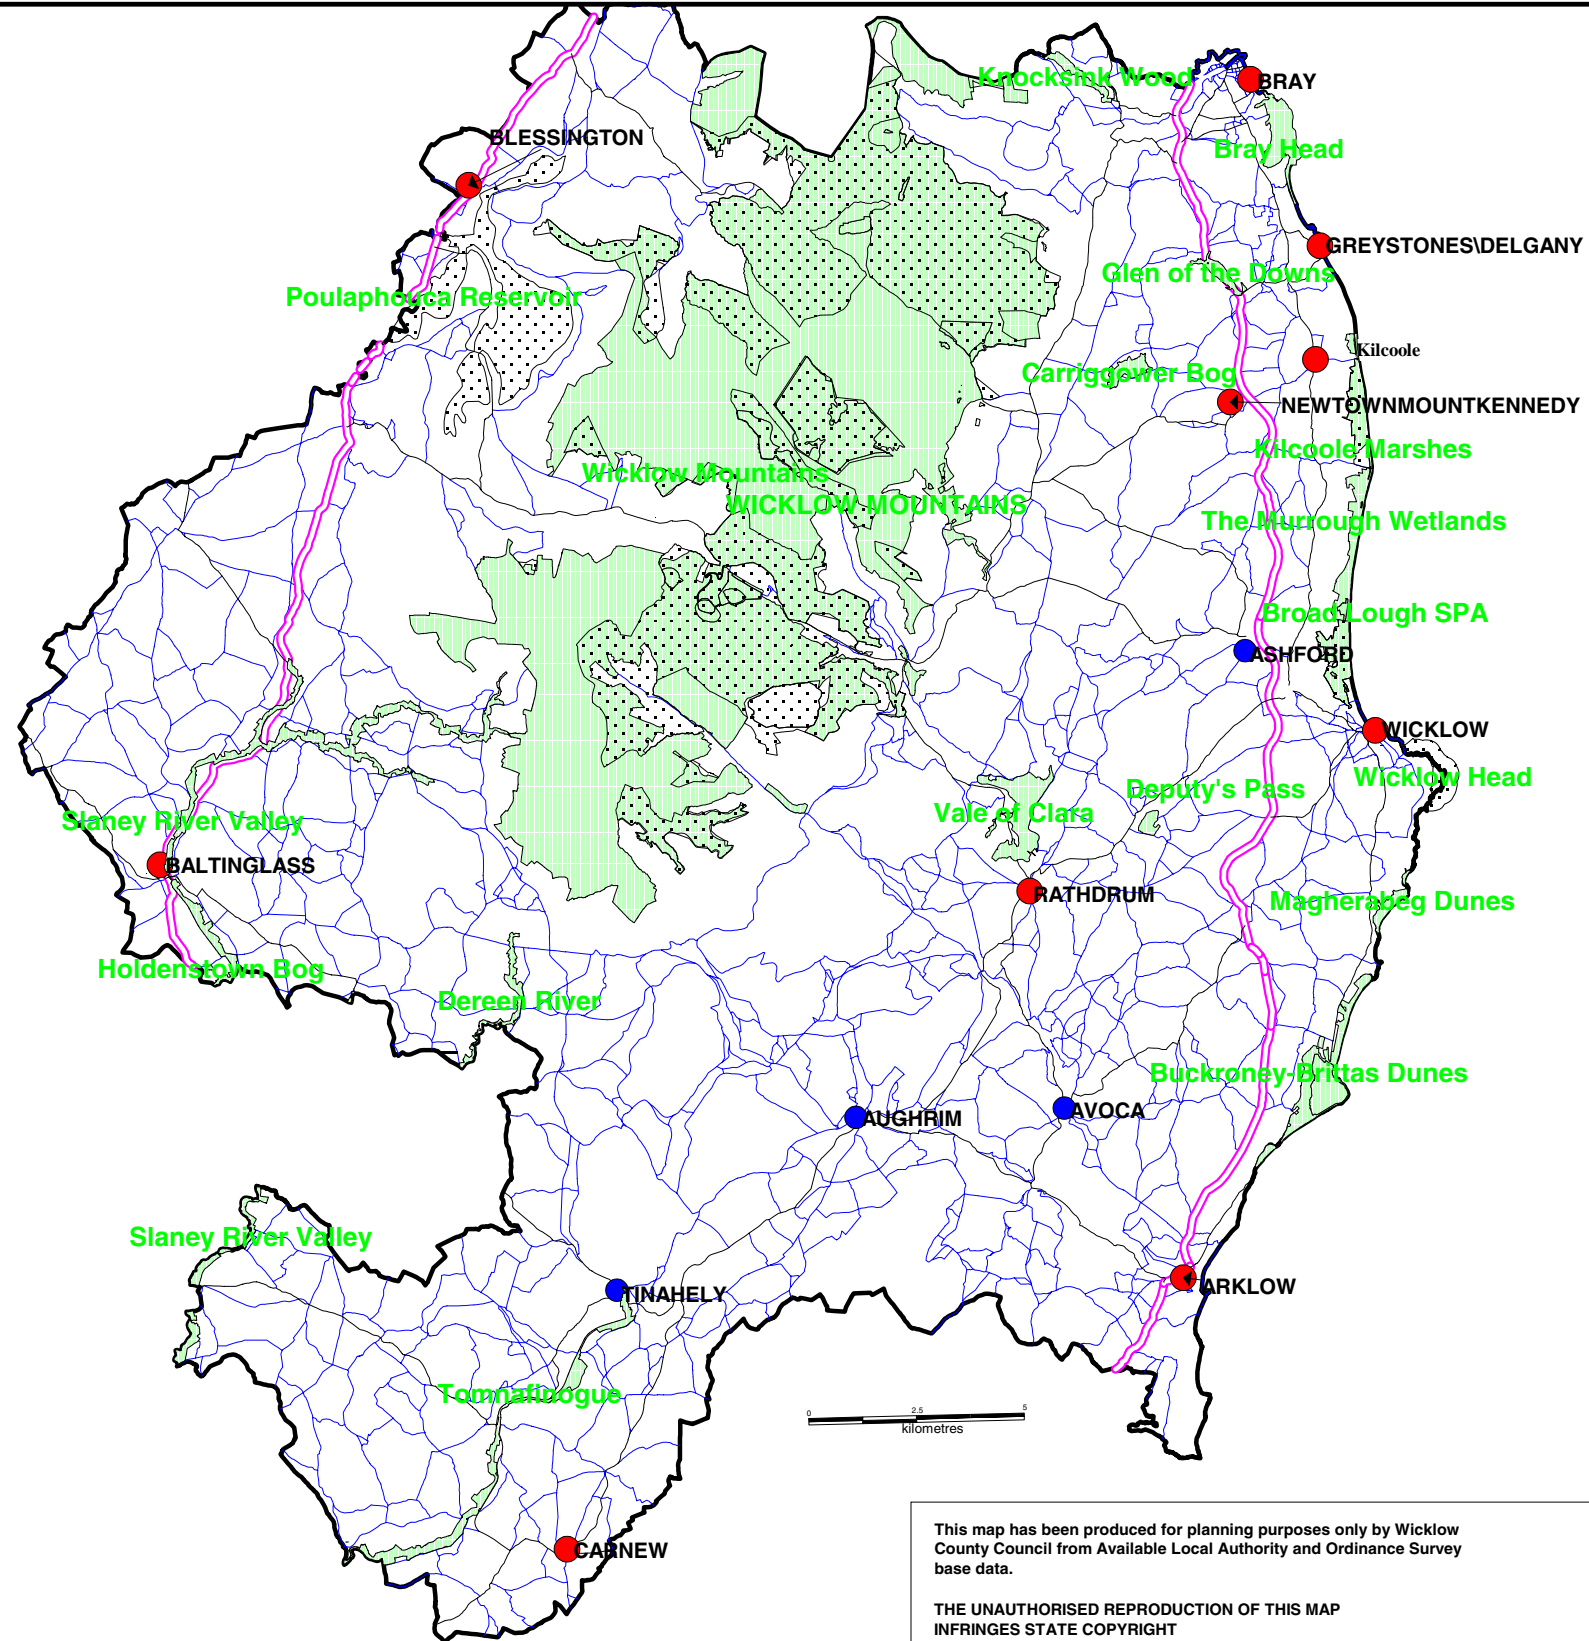

Special Protection Areas & Proposed and Candidate Special Areas of Conservation

This map has been produced for planning purposes only by Wicklow County Council from Available Local Authority and Ordnance Survey base data.
 THE UNAUTHORISED REPRODUCTION OF THIS MAP INFRINGES STATE COPYRIGHT

 Special Protection Areas
 Proposed and Candidate Special Areas of Conservation

NOTE : See Schedule 10.2 & 10.3

 National Primary Roads
 Regional Roads
 County Roads