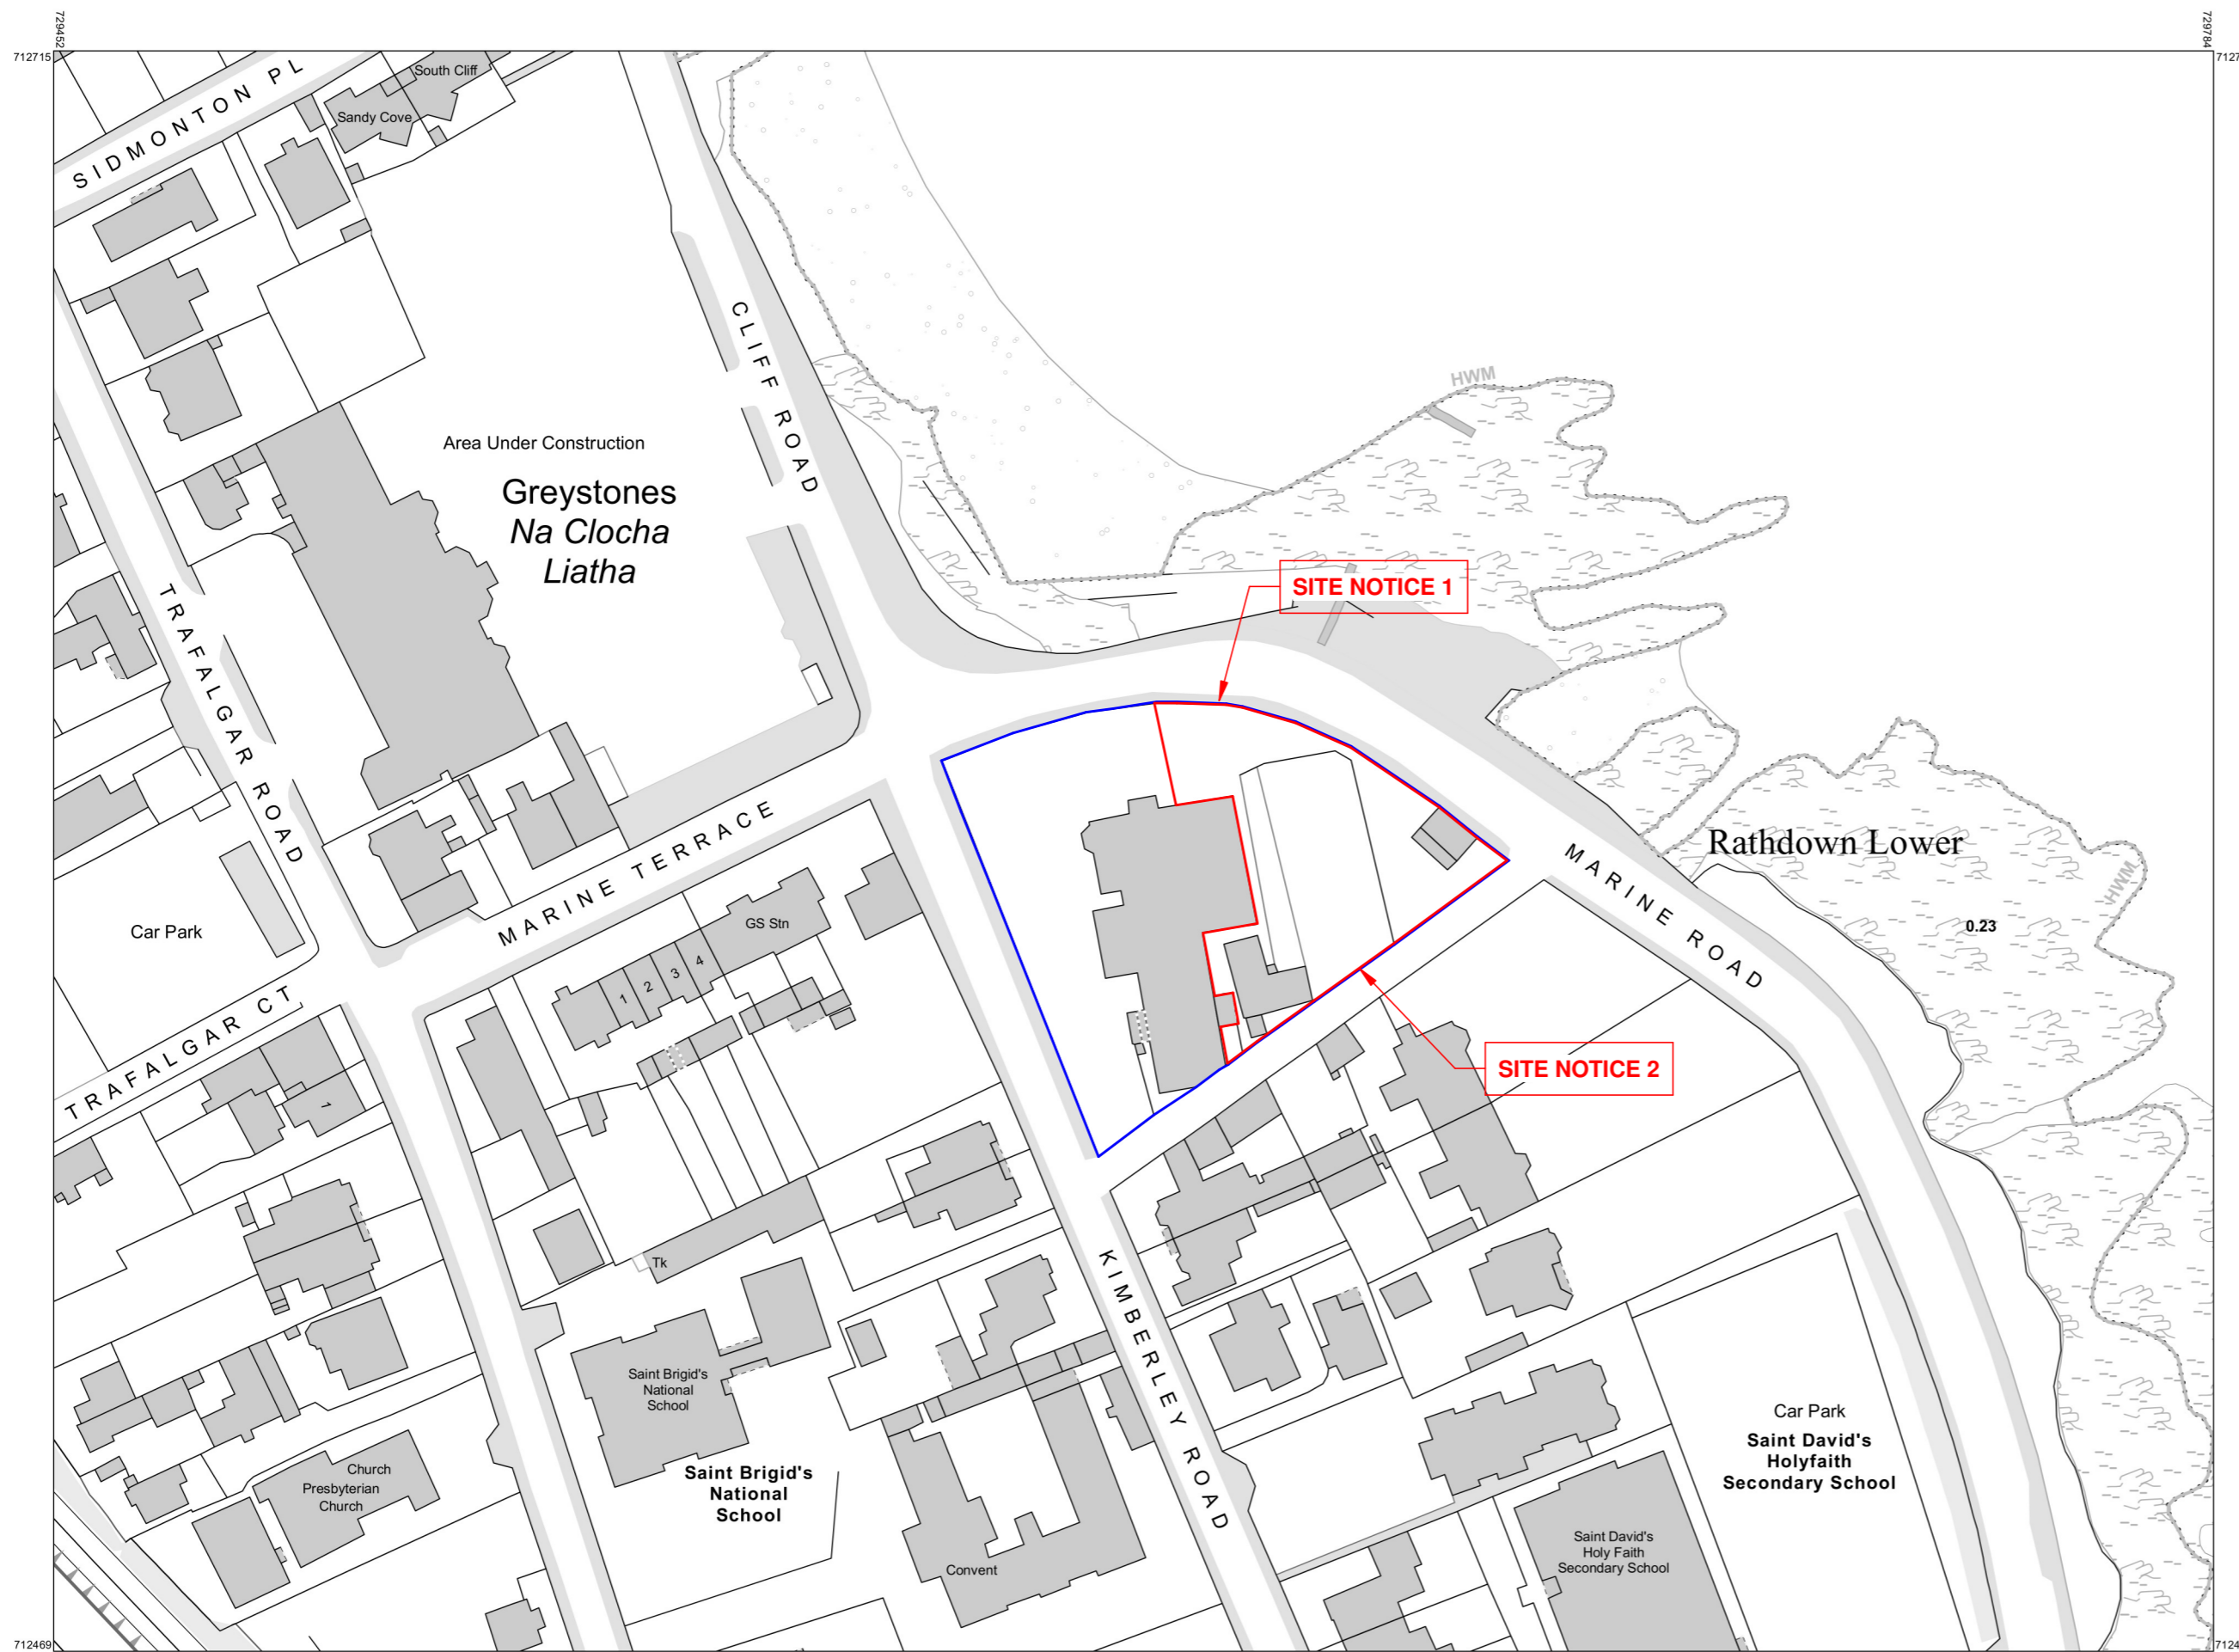

OSi PLACE Map

OUTPUT SCALE: 1:1,000

CENTRE COORDINATES:
ITM 729618,712592

PUBLISHED: 23/03/2021
ORDER NO.: 50180156_2

MAP SERIES: 1:1,000
MAP SHEETS: 3674-12, 3674-13

COMPILED AND PUBLISHED BY:
Ordnance Survey Ireland,
Phoenix Park,
Dublin 8,
Ireland.

Unauthorised reproduction infringes Ordnance Survey Ireland and Government of Ireland copyright.

All rights reserved. No part of this publication may be copied, reproduced or transmitted in any form or by any means without the prior written permission of the copyright owners.

The representation on this map of a road, track or footpath is not evidence of the existence of a right of way.

Ordnance Survey maps never show legal property boundaries, nor do they show ownership of physical features.

©Suirbhéireacht Ordanáis Éireann, 2021
©Ordnance Survey Ireland, 2021

www.osi.ie/copyright

LEGEND:

<http://www.osi.ie>;
search 'Large Scale Legend'

A2

Notes:

Rev.	Date	Description
P2	19/11/2021	REVISED ISSUE FOR PLANNING
P1	04/06/2021	ISSUED FOR PLANNING

STATUS **PLANNING**

PROJECT **CARRAIG EDEN HOUSING**

PROJECT ADDRESS **CARRAIG EDEN, GREYSTONES, WICKLOW**

DWG TITLE **SITE LOCATION MAP**

DWG NO. **21011-RKD-ZZ-00-DR-A-1000**

REV.	STATUS	PROJECT NO.	21011
P2		SCALE	1 : 1000
DATE	NOV 2021	DRN	CT
		CHK	HB

59 Northumberland Rd
Ballsbridge, Dublin 4
D04 WP89, Ireland

+353 1 668 1055
mail@rkd.ie
rkd.ie

1 Site Location Map
1 : 1000