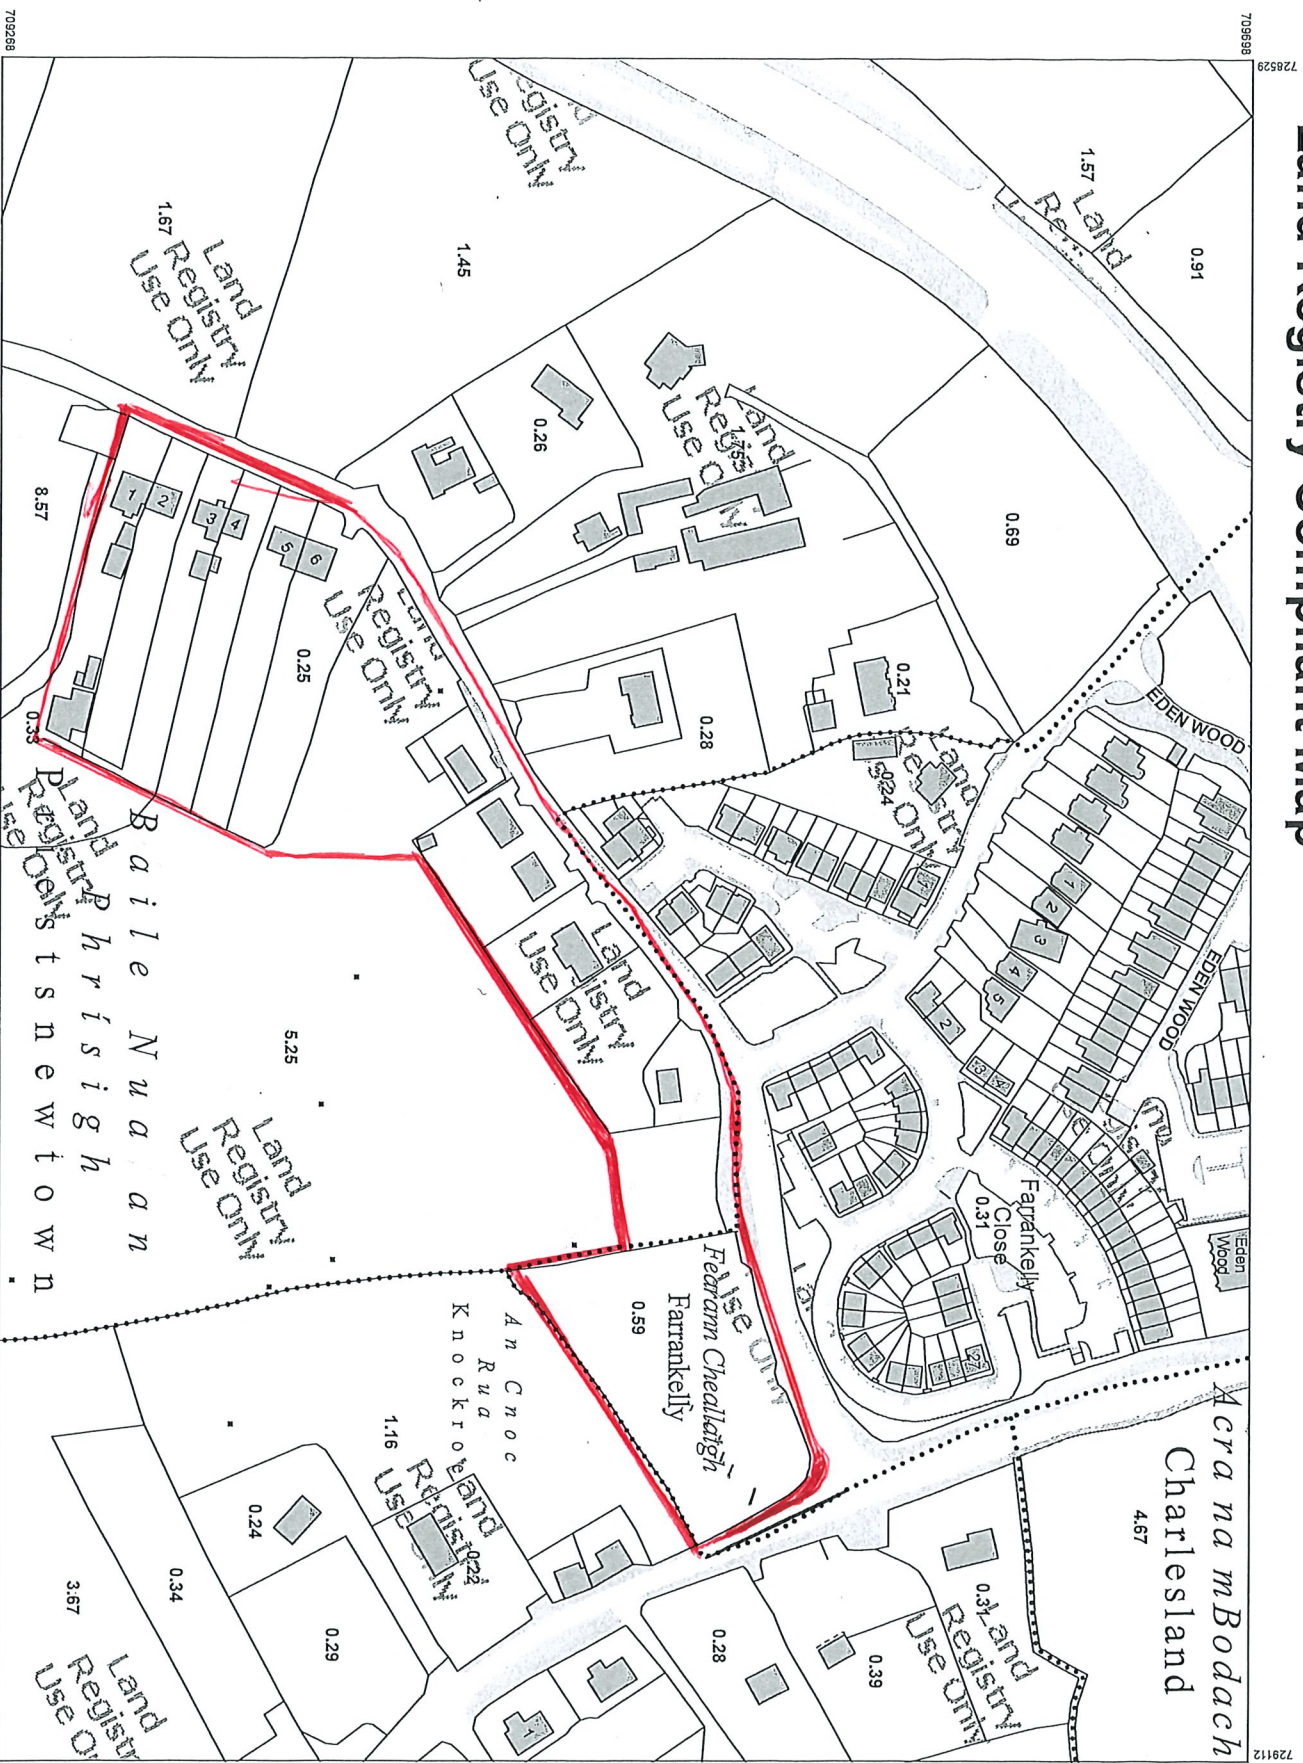

MAP SERIES: 1:2,500
MAP SHEETS: 3782-A, 3782-C

COMPILED AND PUBLISHED BY:

Taite Éireann,
Phoenix Park,
Dublin 8,
Ireland.
D08F6E4

www.taite.ie

Any unauthorised reproduction infringes Taite Éireann copyright.

No part of this publication may be copied, reproduced or transmitted in any form or by any means without the prior written permission of the copyright owner.

The representation on this map of a road, track or footpath is not evidence of the existence of a right of way.

This topographic map does not show legal property boundaries, nor does it show ownership of physical features.

©Taite Éireann, 2024.
All rights reserved.

CAPTURE RESOLUTION:
The map objects are only accurate to the resolution at which they were captured. Output scale is not indicative of data capture scale. Further information is available at: www.taite.ie, search 'Capture Resolution'